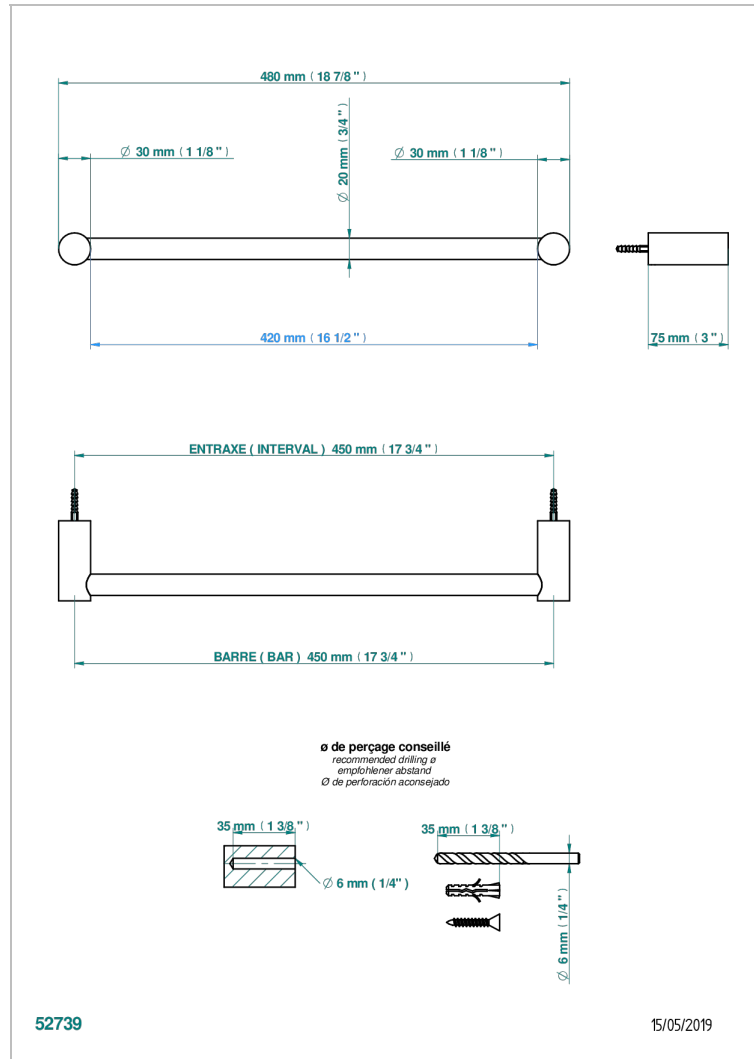

# BEYOND CRYSTAL - CLEAR CRYSTAL

U6F-520/45

Single towel rail, fixed rail, length: 450 mm,  $\varnothing$  20 mm

52739

15/05/2019

## CHARACTERISTIC

- Beyond Crystal - Clear crystal
- Single towel rail, fixed rail, length: 450 mm,  $\varnothing$  20 mm