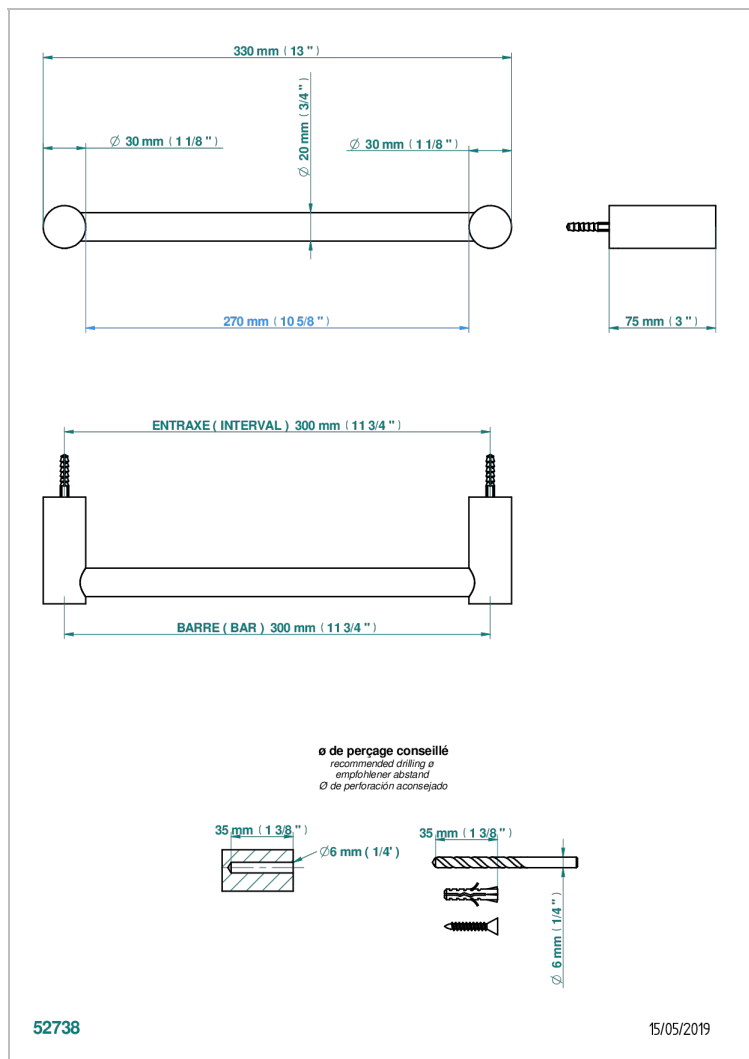

# BEYOND CRYSTAL -BUE CRYSTAL

U6K-520/30

Single towel rail, fixed rail, length: 300 mm, ø 20 mm

## CHARACTERISTIC

- Beyond Crystal -Bue crystal
- Single towel rail, fixed rail, length: 300 mm, ø 20 mm