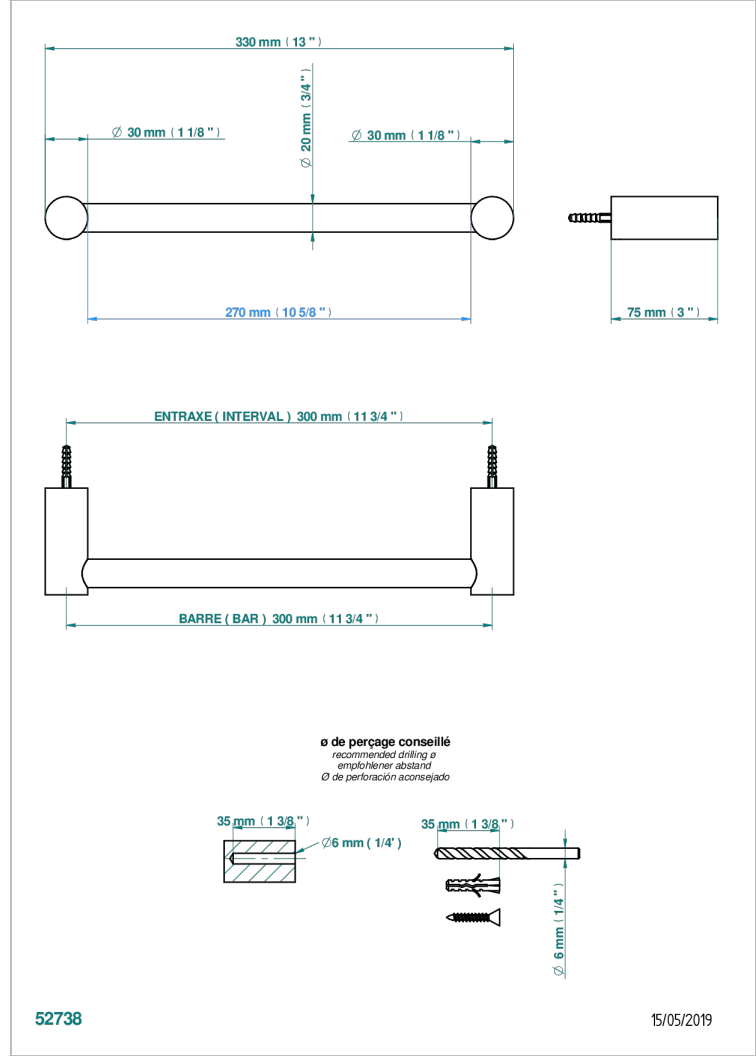

# BEYOND CRYSTAL - CHAMPAGNE CRYSTAL

U6J-520/30

Single towel rail, fixed rail, length: 300 mm, ø 20 mm

## CHARACTERISTIC

- Beyond Crystal - Champagne crystal
- Single towel rail, fixed rail, length: 300 mm, ø 20 mm