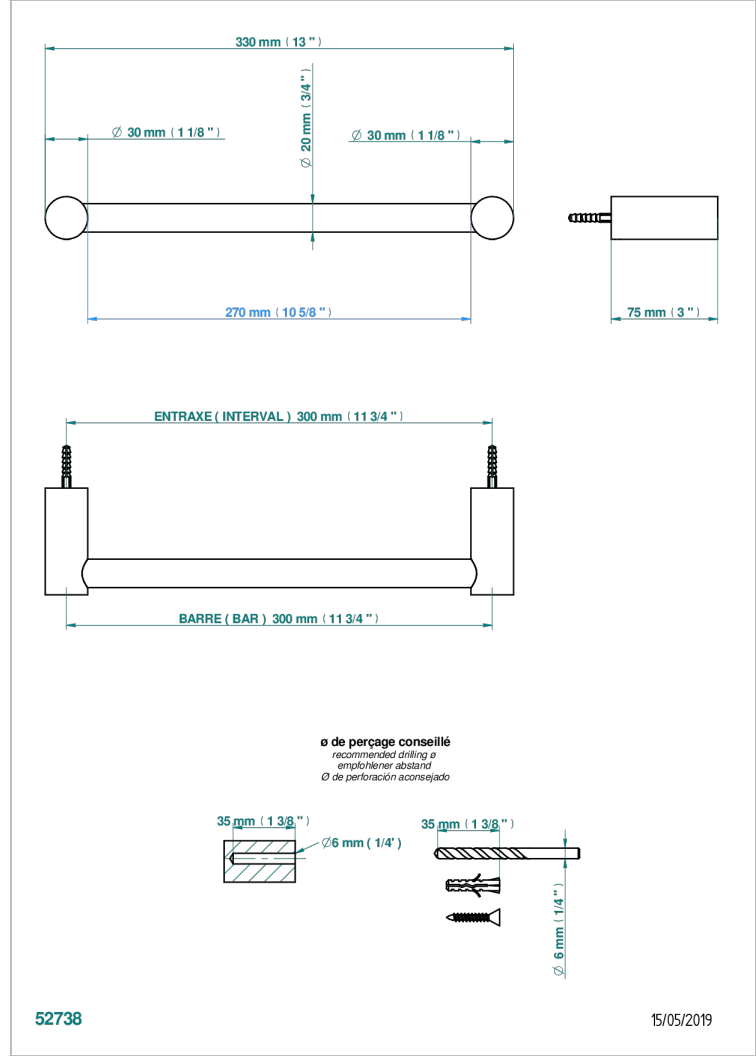

BEYOND CRYSTAL - RED CRYSTAL

U6H-520/30

Single towel rail, fixed rail, length: 300 mm, \varnothing 20 mm

CHARACTERISTIC

- Beyond Crystal - Red crystal
- Single towel rail, fixed rail, length: 300 mm, \varnothing 20 mm