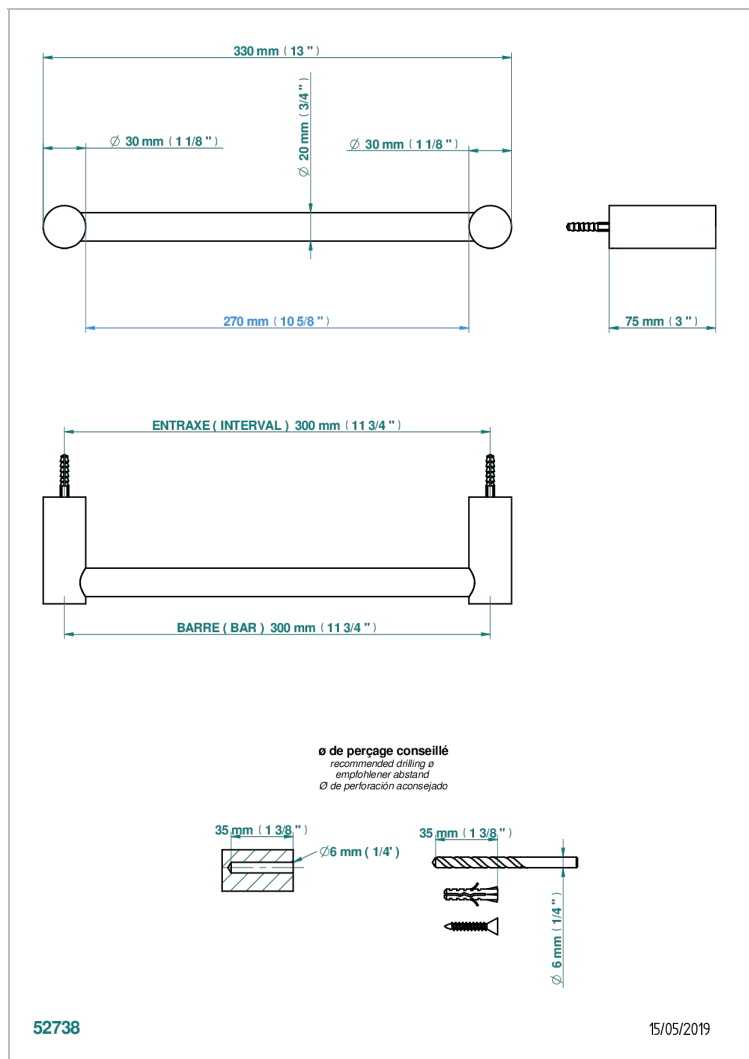

BEYOND CRYSTAL - CLEAR CRYSTAL

U6F-520/30

Towel bar, 12" long

THG[®]
PARIS

CHARACTERISTIC

- Beyond Crystal - Clear crystal
- Towel bar, 12" long

AVAILABLE FINITIONS

Black ceram - D30
Blush PVD - H62
Brass color PVD - H49
Brown bronze color PVD - F33
Chrome polished - A02
Chrome polished / gold polished - G02