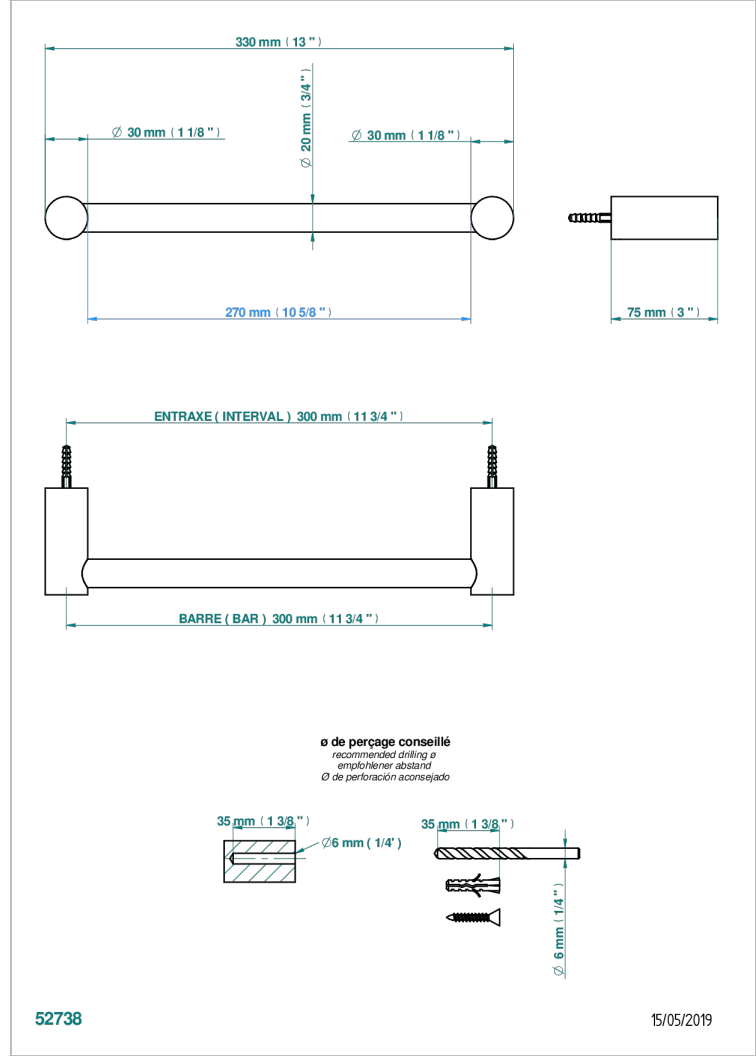

# BEYOND CRYSTAL - CLEAR CRYSTAL

U6F-520/30

Single towel rail, fixed rail, length: 300 mm, ø 20 mm

## CHARACTERISTIC

- Beyond Crystal - Clear crystal
- Single towel rail, fixed rail, length: 300 mm, ø 20 mm