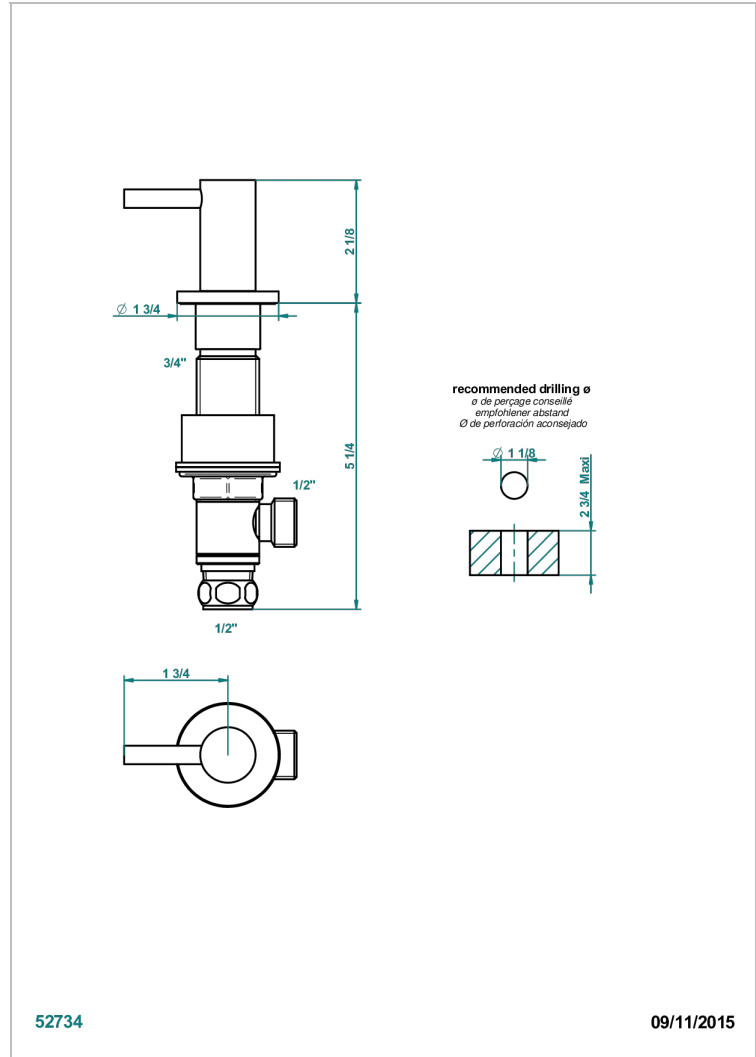

NANO WITH LEVER HANDLES

G5B-35/HUS

1/2" deck valve with trim for lavatory - Hot

CHARACTERISTIC

- Nano with lever handles
- 1/2" deck valve with trim for lavatory - Hot

AVAILABLE FINITIONS

Black ceram - D30
Chrome polished - A02
Chrome polished / gold polished - G02
Gold mat - F07
Gold polished - F01
Matt chrome (American satin) - C02

Matt nickel (American satin) - C01
Nickel antique / Sovereign - H28
Nickel polished - B01
Soft gold - F30
Soft matt gold - F31