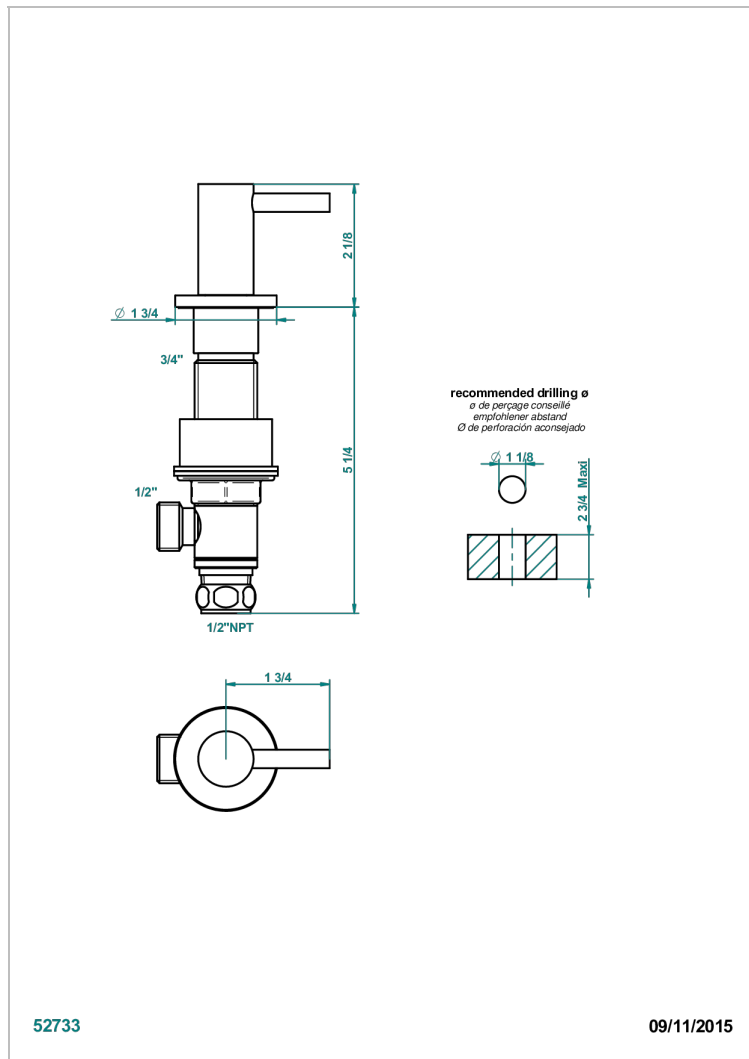

NANO WITH LEVER HANDLES

G5B-35/CUS

1/2" deck valve with trim for lavatory - Cold

CHARACTERISTIC

- Nano with lever handles
- 1/2" deck valve with trim for lavatory - Cold

AVAILABLE FINITIONS

Black ceram - D30
Chrome polished - A02
Chrome polished / gold polished - G02
Gold mat - F07
Gold polished - F01
Matt chrome (American satin) - C02

Matt nickel (American satin) - C01
Nickel antique / Sovereign - H28
Nickel polished - B01
Soft gold - F30
Soft matt gold - F31