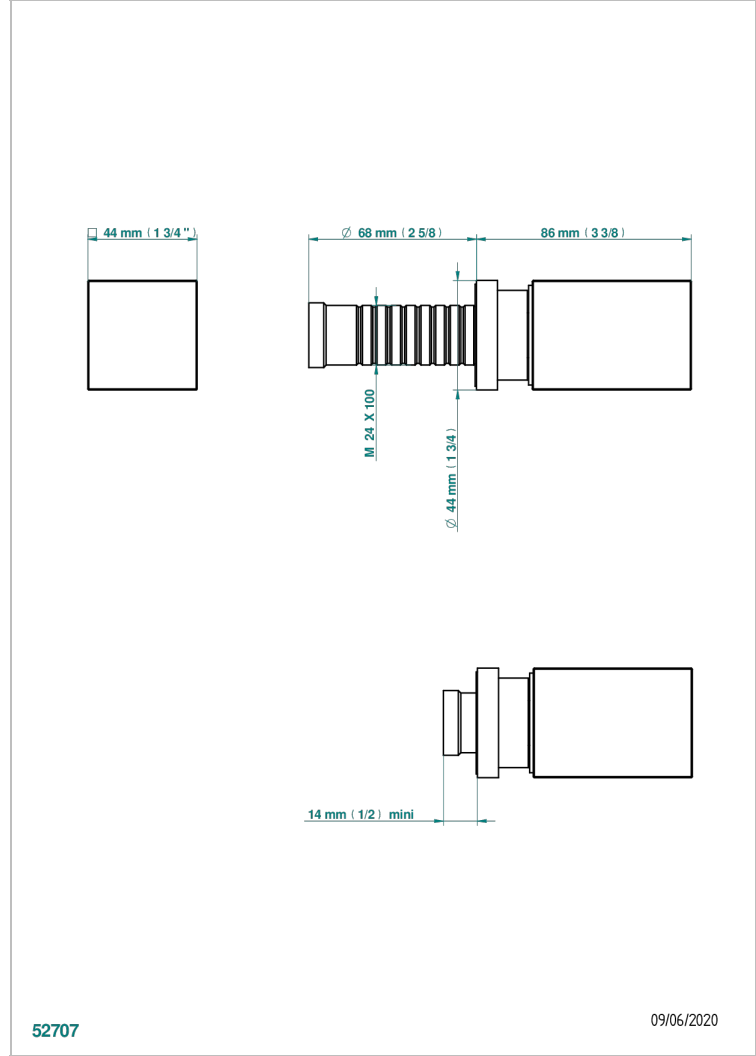

BEYOND CRYSTAL - BLUE CRYSTAL

U6K-30B

Wall volume control 30 & 32 trim

THG[®]
PARIS

52707

09/06/2020

CHARACTERISTIC

- Beyond Crystal - Blue crystal
- Wall volume control 30 & 32 trim

RELATED SKU'S

- Ref. G00-32CUSA 3/4" Volume control wall valve with ceramic cartridge
- Ref. G00-32HUSA 3/4" Volume control wall valve with ceramic cartridge counterclockwise
- Ref. G00-30CUSA 1/2" volume control wall valve with ceramic cartridge
- Ref. G00-30HUSA 1/2" Volume control wall valve with ceramic cartridge counterclockwise