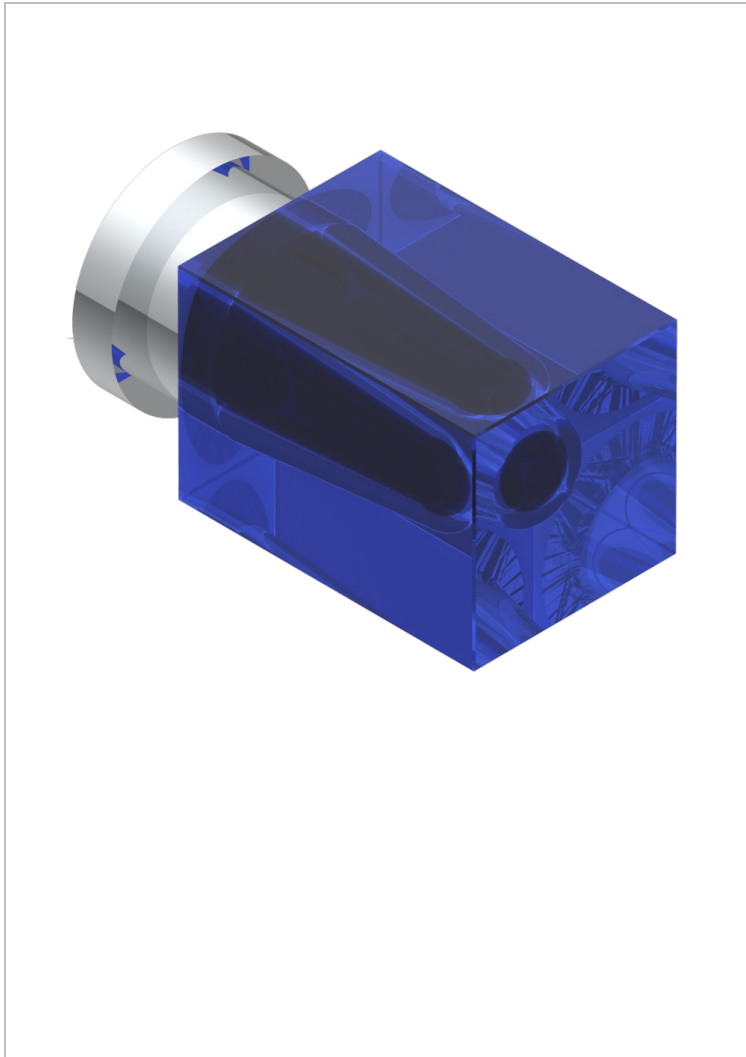

# BEYOND CRYSTAL -BUE CRYSTAL

U6K-30B

Trim only for wall valve 1/2" ref.30/CA & 30/HA and 3/4" ref.32/CA & 32/HA and diverter ref.50/4VMA

THG<sup>®</sup>  
PARIS

## CHARACTERISTIC

- Beyond Crystal -Bue crystal
- Trim only for wall valve 1/2" ref.30/CA & 30/HA and 3/4" ref.32/CA & 32/HA and diverter ref.50/4VMA

## RELATED SKU'S

- Ref. G00-30/CA Wall mounted 1/2" valve body with ceramic head, 1/4 turn left - no trim
- Ref. G00-30/HA Wall mounted 1/2" valve body with ceramic head, 1/4 turn right
- Ref. G00-32/CA Wall mounted 3/4" valve with ceramic head, 1/4 turn left - no trim
- Ref. G00-32/HA Wall mounted 3/4" valve body with ceramic head, 1/4 turn right - no trim

## AVAILABLE FINITIONS

Antique nickel - H28  
Black ceram - D30  
Blush PVD - H62  
Brass color PVD - H49  
Brown bronze color PVD - F33  
Gold color PVD - H52

Graphite PVD - H64  
Matt Umber PVD - H67  
Matt blush PVD - H60  
Matt brass color PVD - H50  
Matt brown bronze color PVD - F34  
Matt chrome - C02