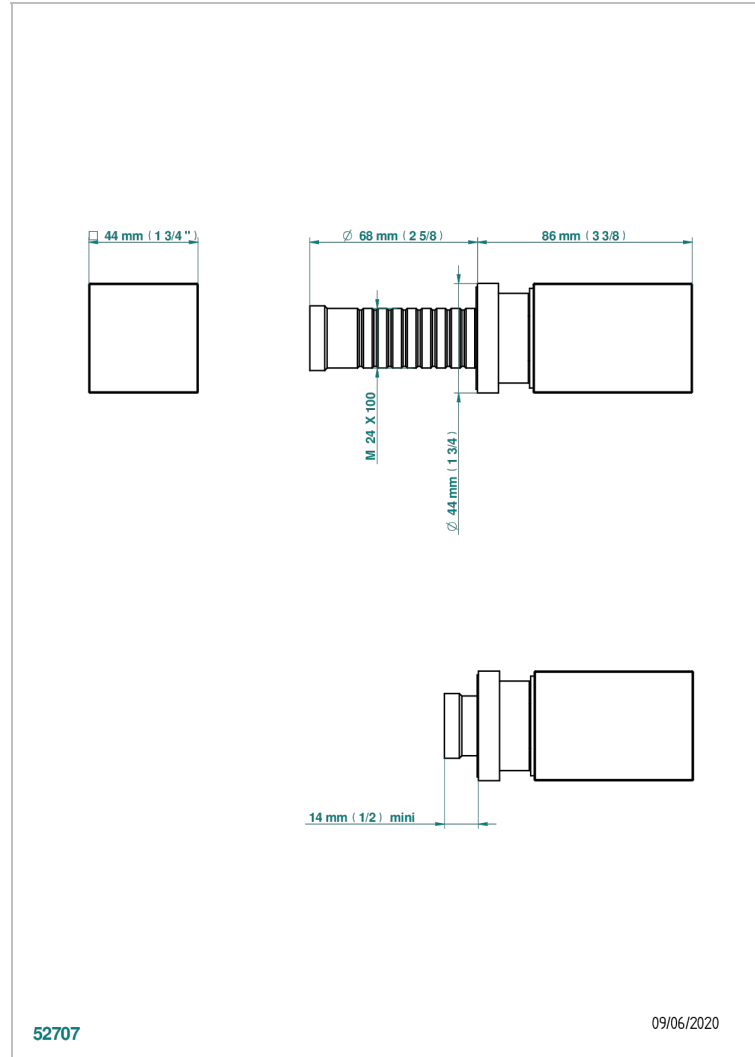

# BEYOND CRYSTAL -BUE CRYSTAL

U6K-30B

Trim only for wall valve 1/2" ref.30/CA & 30/HA and 3/4" ref.32/CA & 32/HA and diverter ref.50/4VMA

THG<sup>®</sup>  
PARIS

## CHARACTERISTIC

- Beyond Crystal -Bue crystal
- Trim only for wall valve 1/2" ref.30/CA & 30/HA and 3/4" ref.32/CA & 32/HA and diverter ref.50/4VMA

## RELATED SKU'S

- Ref. G00-30/CA Wall mounted 1/2" valve body with ceramic head, 1/4 turn left - no trim
- Ref. G00-30/HA Wall mounted 1/2" valve body with ceramic head, 1/4 turn right
- Ref. G00-32/CA Wall mounted 3/4" valve with ceramic head, 1/4 turn left - no trim
- Ref. G00-32/HA Wall mounted 3/4" valve body with ceramic head, 1/4 turn right - no trim