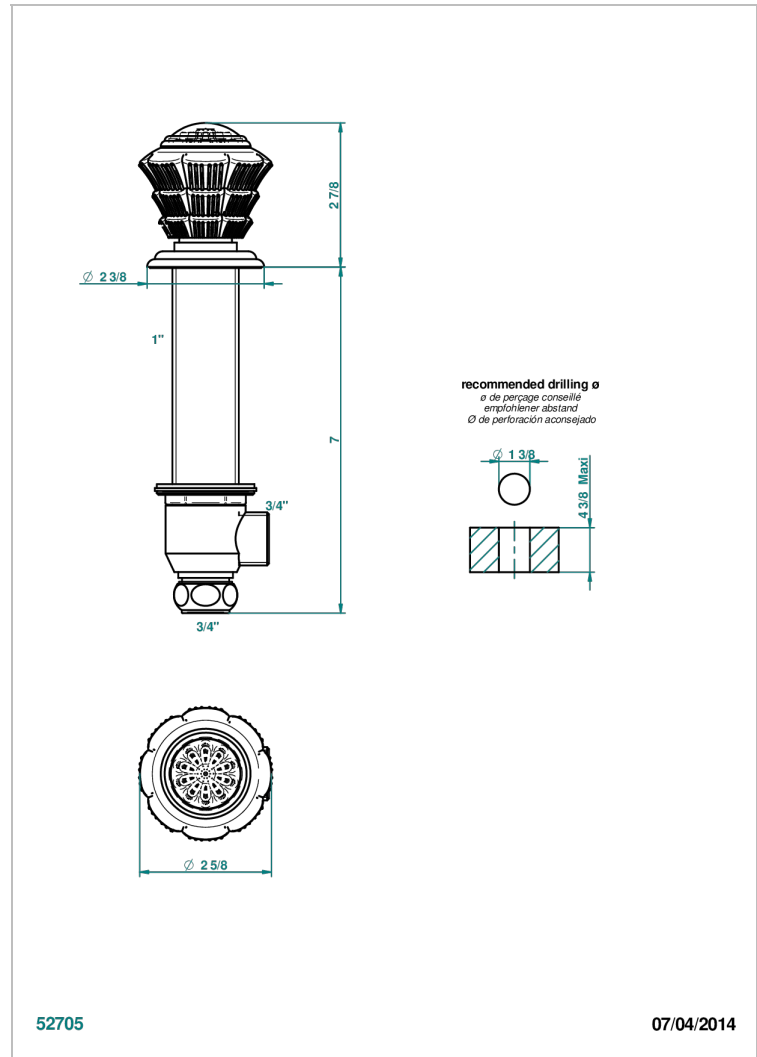

DAHLIA

A41-36M

Deck valve 3/4 inch with trim for extra thick deck

CHARACTERISTIC

- Dahlia
- Deck valve 3/4 inch with trim for extra thick deck

AVAILABLE FINITIONS

Antique nickel - H28
Black ceram - D30
Blush PVD - H62
Brass color PVD - H49
Brown bronze color PVD - F33
Gold color PVD - H52