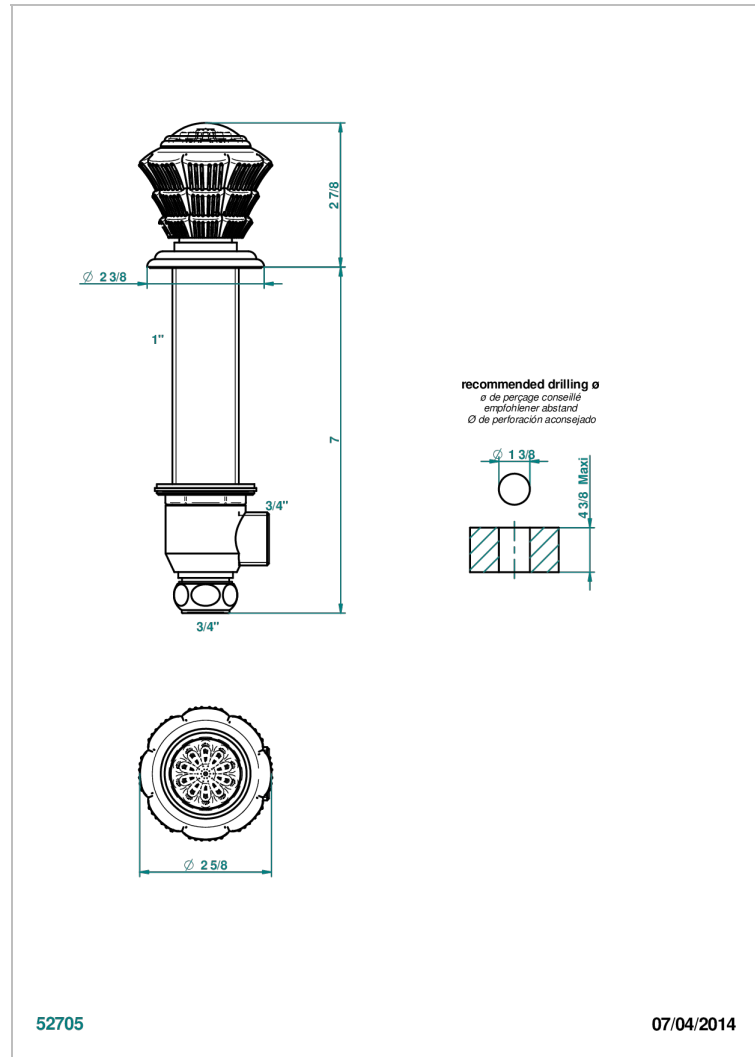

# DAHLIA

A41-36M

Deck valve 3/4 inch with trim for extra thick deck

## CHARACTERISTIC

- Dahlia
- Deck valve 3/4 inch with trim for extra thick deck