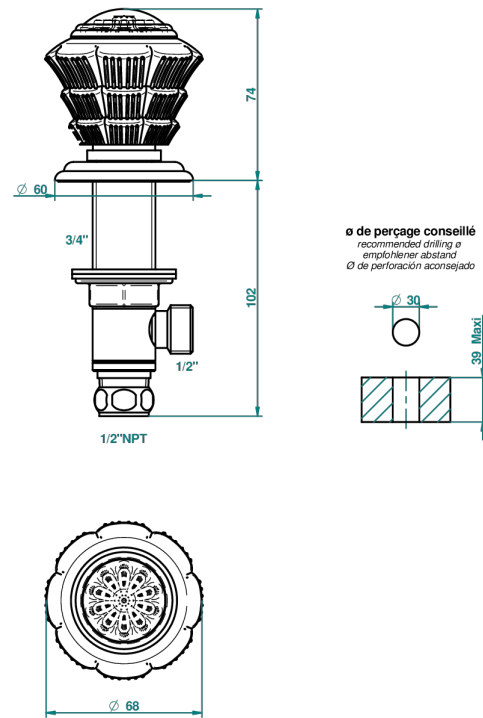

DAHLIA

A41-35/US

1/2" deck valve with trim for lavatory

52700

07/04/2014

CHARACTERISTIC

- Dahlia
- 1/2" deck valve with trim for lavatory

AVAILABLE FINITIONS