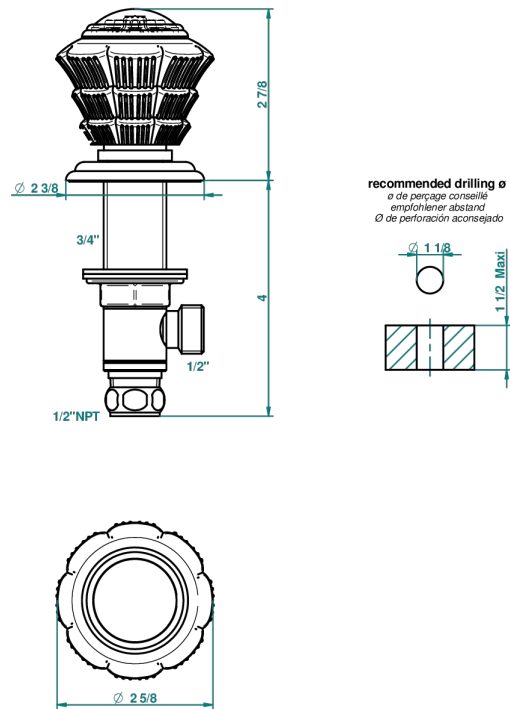

DAHLIA

A41-35/US

1/2" deck valve with trim for lavatory

52700

07/04/2014

CHARACTERISTIC

- Dahlia
- 1/2" deck valve with trim for lavatory

AVAILABLE FINITIONS