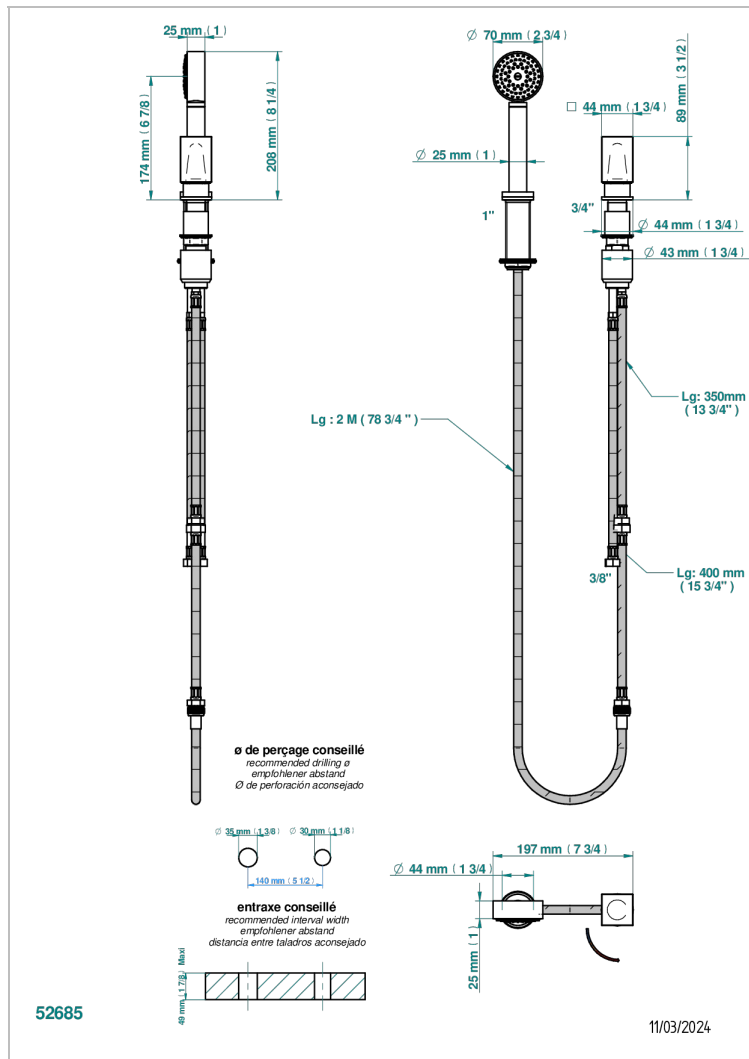

BEYOND CRYSTAL - BLUE CRYSTAL

U6K-6532/60A

Deck mounted mixer with handshower, progressive cartridge

THG[®]
PARIS

CHARACTERISTIC

- ACS : 22ACCLY009

STANDARDS

TECHNICAL SPECS

- Recommandé : 3 bars (max. 5 bars) - Advised : 43,5 psi (max. 72 psi)
- 9,5 l/min à 3 bars (2.5 gpm at 43.5 psi)

AVAILABLE FINITIONS

- Black ceram - D30
- Blush PVD - H62
- Brass color PVD - H49
- Brown bronze color PVD - F33
- Chrome polished - A02
- Chrome polished / gold polished - G02

- Nickel antique / Sovereign - H28
- Nickel color PVD - H55
- Soft gold - F30
- Soft matt gold - F31
- Umber PVD - H66