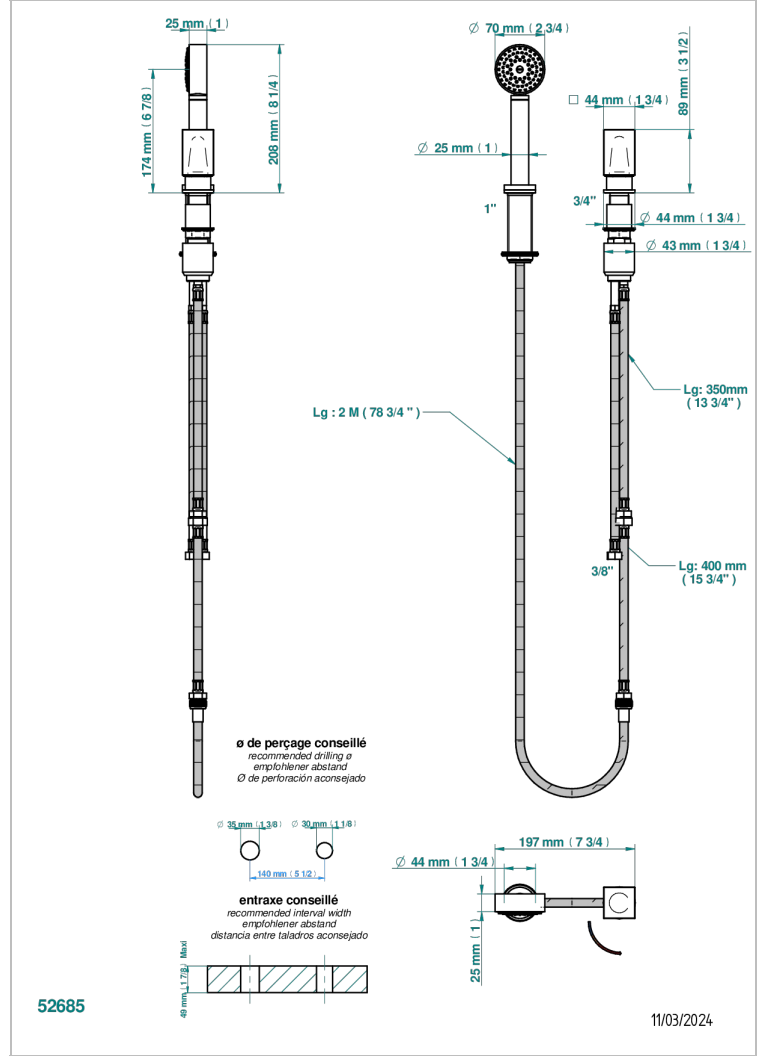

BEYOND CRYSTAL -BUE CRYSTAL

U6K-6532/60A

Rim mounted ceramic mixer with handshower with progressive cartridge

CHARACTERISTIC

- ACS : 22ACCLY009

TECHNICAL SPECS

- Recommandé : 3 bars (max. 5 bars) - Advised : 43,5 psi (max. 72 psi)
- 9,5 l/min à 3 bars (2.5 gpm at 43.5 psi)

STANDARDS

AVAILABLE FINITIONS

- Antique nickel - H28
- Black ceram - D30
- Blush PVD - H62
- Brass color PVD - H49
- Brown bronze color PVD - F33
- Gold color PVD - H52

- Graphite PVD - H64
- Matt Umber PVD - H67
- Matt blush PVD - H60
- Matt brass color PVD - H50
- Matt brown bronze color PVD - F34
- Matt chrome - C02

- Matt gold - F07
- Matt gold color PVD - H53
- Matt graphite PVD - H65
- Matt nickel color PVD - H56
- Nickel color PVD - H55
- Polished chrome (color finish) - A02

- Polished chrome / Polished gold (color finish) - G02
- Polished gold (color finish) - F01
- Soft gold - F30
- Soft matt gold - F31
- Umber PVD - H66