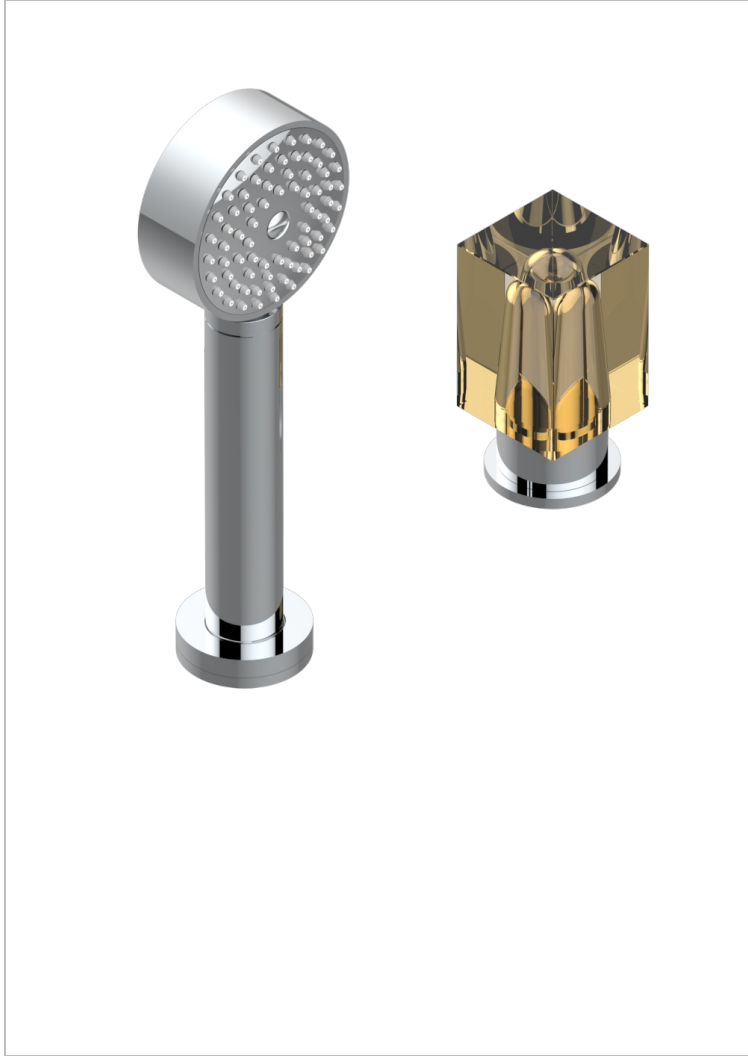

BEYOND CRYSTAL - CHAMPAGNE CRYSTAL

U6J-6532/60A

Deck mounted mixer with handshower, progressive cartridge

CHARACTERISTIC

- ACS : 22ACCLY009

STANDARDS

TECHNICAL SPECS

- Recommandé : 3 bars (max. 5 bars) - Advised : 43,5 psi (max. 72 psi)
- 9,5 l/min à 3 bars (2.5 gpm at 43.5 psi)

AVAILABLE FINITIONS

- Black ceram - D30
- Blush PVD - H62
- Brass color PVD - H49
- Brown bronze color PVD - F33
- Chrome polished - A02
- Chrome polished / gold polished - G02

- Gold color PVD - H52
- Gold mat - F07
- Gold polished - F01
- Graphite PVD - H64
- Matt Umber PVD - H67
- Matt blush PVD - H60

- Matt brass color PVD - H50
- Matt brown bronze color PVD - F34
- Matt chrome (American satin) - C02
- Matt gold color PVD - H53
- Matt graphite PVD - H65
- Matt nickel color PVD - H56

- Nickel antique / Sovereign - H28
- Nickel color PVD - H55
- Soft gold - F30
- Soft matt gold - F31
- Umber PVD - H66