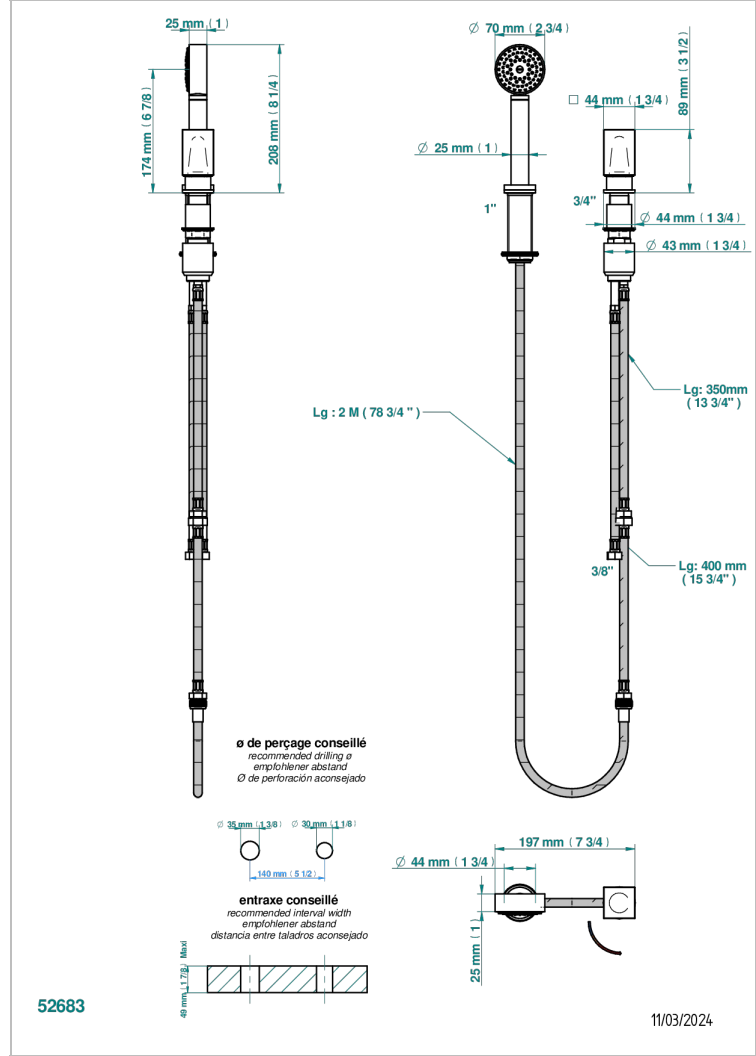

BEYOND CRYSTAL - CHAMPAGNE CRYSTAL

U6J-6532/60A

Deck mounted mixer with handshower, progressive cartridge

CHARACTERISTIC

- ACS : 22ACCLY009

STANDARDS

TECHNICAL SPECS

- Recommandé : 3 bars (max. 5 bars) - Advised : 43,5 psi (max. 72 psi)
- 9,5 l/min à 3 bars (2.5 gpm at 43.5 psi)

AVAILABLE FINITIONS

- Black ceram - D30
- Blush PVD - H62
- Brass color PVD - H49
- Brown bronze color PVD - F33
- Chrome polished - A02
- Chrome polished / gold polished - G02

- Gold color PVD - H52
- Gold mat - F07
- Gold polished - F01
- Graphite PVD - H64
- Matt Umber PVD - H67
- Matt blush PVD - H60

- Matt brass color PVD - H50
- Matt brown bronze color PVD - F34
- Matt chrome (American satin) - C02
- Matt gold color PVD - H53
- Matt graphite PVD - H65
- Matt nickel color PVD - H56

- Nickel antique / Sovereign - H28
- Nickel color PVD - H55
- Soft gold - F30
- Soft matt gold - F31
- Umber PVD - H66