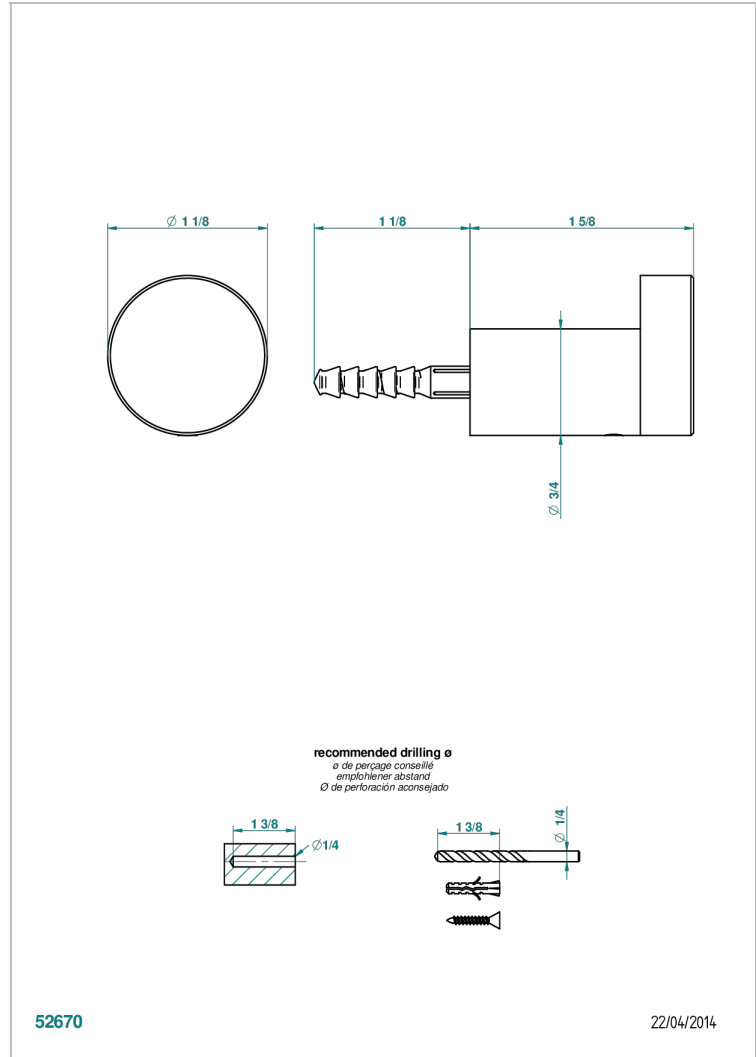

BEYOND CRYSTAL - BLUE CRYSTAL

U6K-517

Robe hook

THG[®]
PARIS

CHARACTERISTIC

- Beyond Crystal - Blue crystal
- Robe hook

AVAILABLE FINITIONS

Black ceram - D30
Blush PVD - H62
Brass color PVD - H49
Brown bronze color PVD - F33
Chrome polished - A02
Chrome polished / gold polished - G02

Nickel antique / Sovereign - H28
Nickel color PVD - H55
Soft gold - F30
Soft matt gold - F31
Umber PVD - H66

52670

22/04/2014