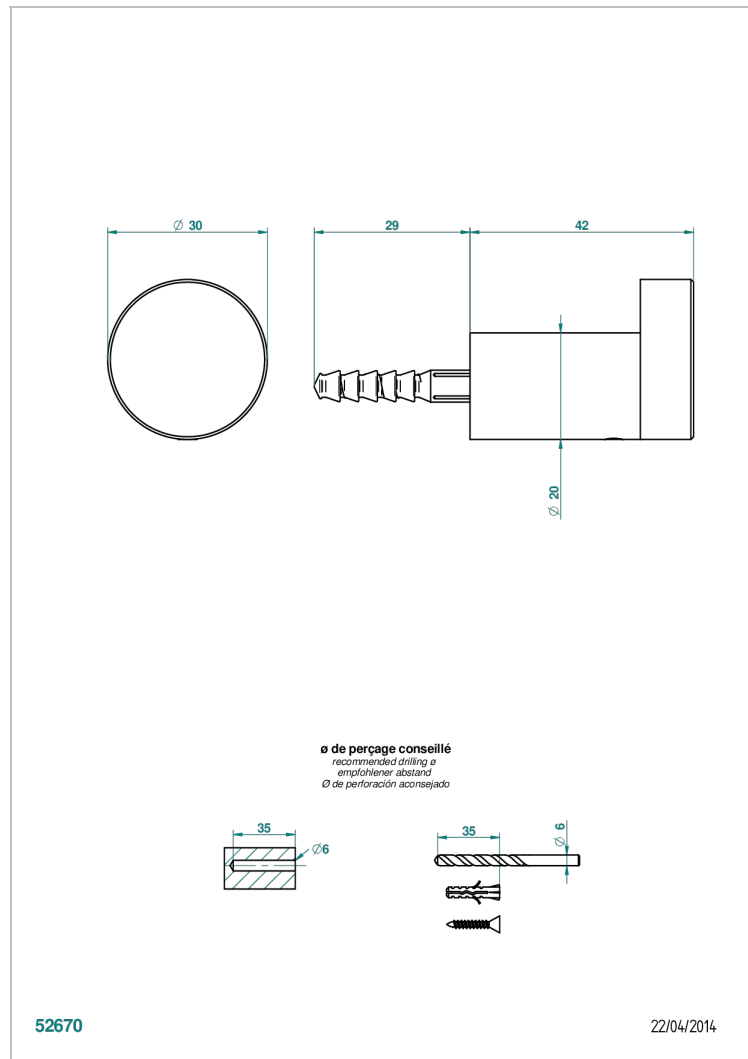

BEYOND CRYSTAL -BUE CRYSTAL

U6K-517

Single robe hook

THG[®]
PARIS

CHARACTERISTIC

- Beyond Crystal -Bue crystal
- Single robe hook

AVAILABLE FINITIONS

Antique nickel - H28
Black ceram - D30
Blush PVD - H62
Brass color PVD - H49
Brown bronze color PVD - F33
Gold color PVD - H52