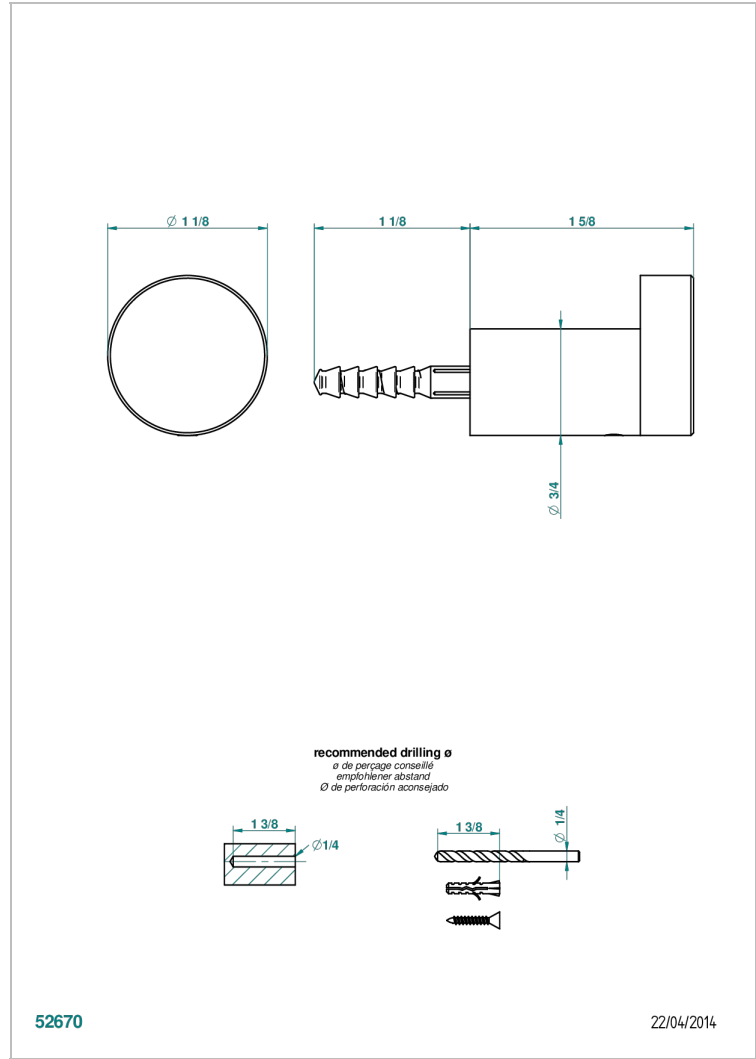

BEYOND CRYSTAL -BUE CRYSTAL

U6K-517

Single robe hook

CHARACTERISTIC

- Beyond Crystal -Bue crystal
- Single robe hook

AVAILABLE FINITIONS

Antique nickel - H28
Black ceram - D30
Blush PVD - H62
Brass color PVD - H49
Brown bronze color PVD - F33
Gold color PVD - H52