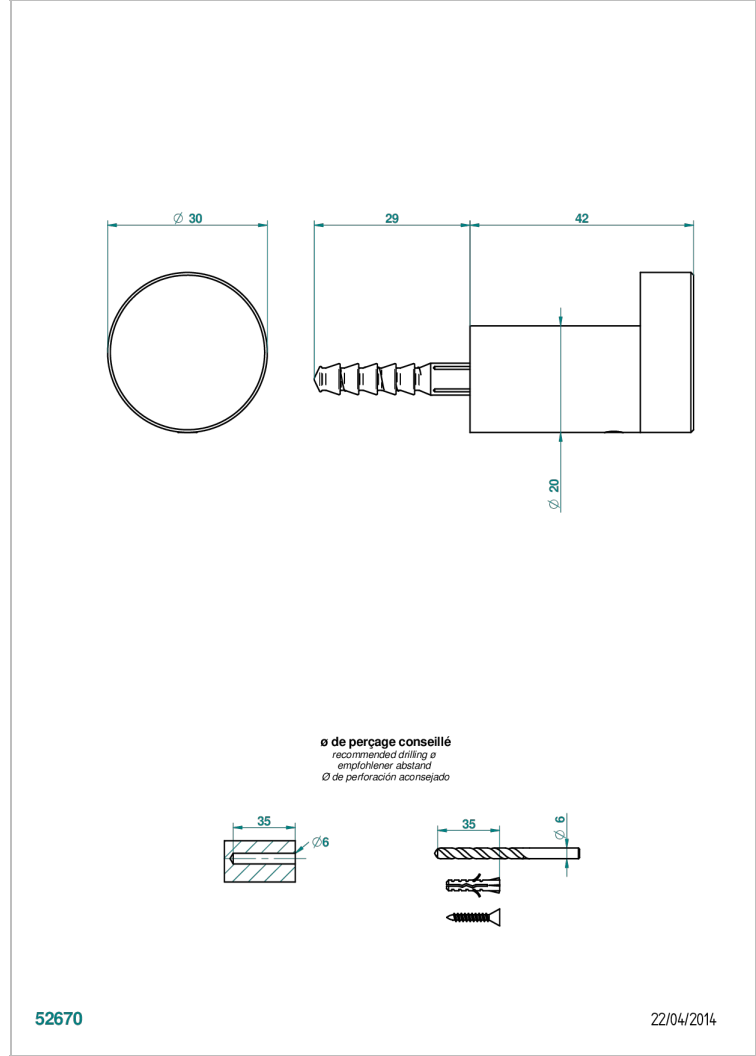

BEYOND CRYSTAL -BUE CRYSTAL

U6K-517

Single robe hook

CHARACTERISTIC

- Beyond Crystal -Bue crystal
- Single robe hook

AVAILABLE FINITIONS

Antique nickel - H28
Black ceram - D30
Blush PVD - H62
Brass color PVD - H49
Brown bronze color PVD - F33
Gold color PVD - H52