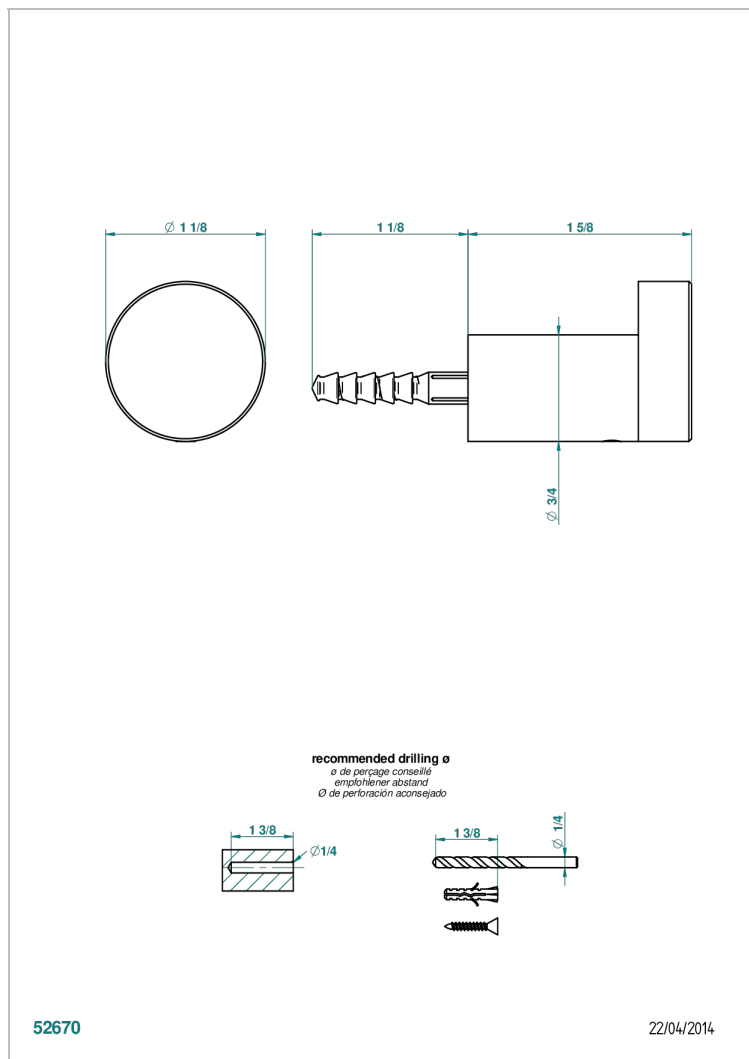

BEYOND CRYSTAL -BUE CRYSTAL

U6K-517

Single robe hook

THG[®]
PARIS

CHARACTERISTIC

- Beyond Crystal -Bue crystal
- Single robe hook

AVAILABLE FINITIONS

Antique nickel - H28
Black ceram - D30
Blush PVD - H62
Brass color PVD - H49
Brown bronze color PVD - F33
Gold color PVD - H52