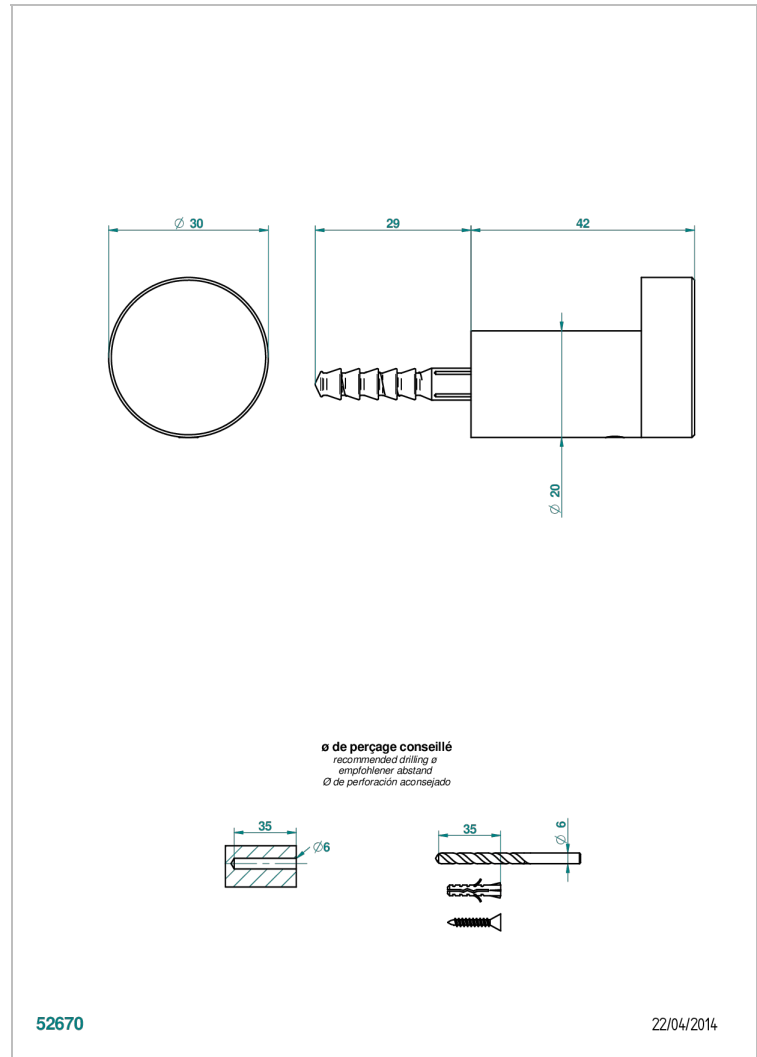

BEYOND CRYSTAL - CHAMPAGNE CRYSTAL

U6J-517

Single robe hook

CHARACTERISTIC

- Beyond Crystal - Champagne crystal
- Single robe hook

AVAILABLE FINITIONS

Antique nickel - H28
Black ceram - D30
Blush PVD - H62
Brass color PVD - H49
Brown bronze color PVD - F33
Gold color PVD - H52