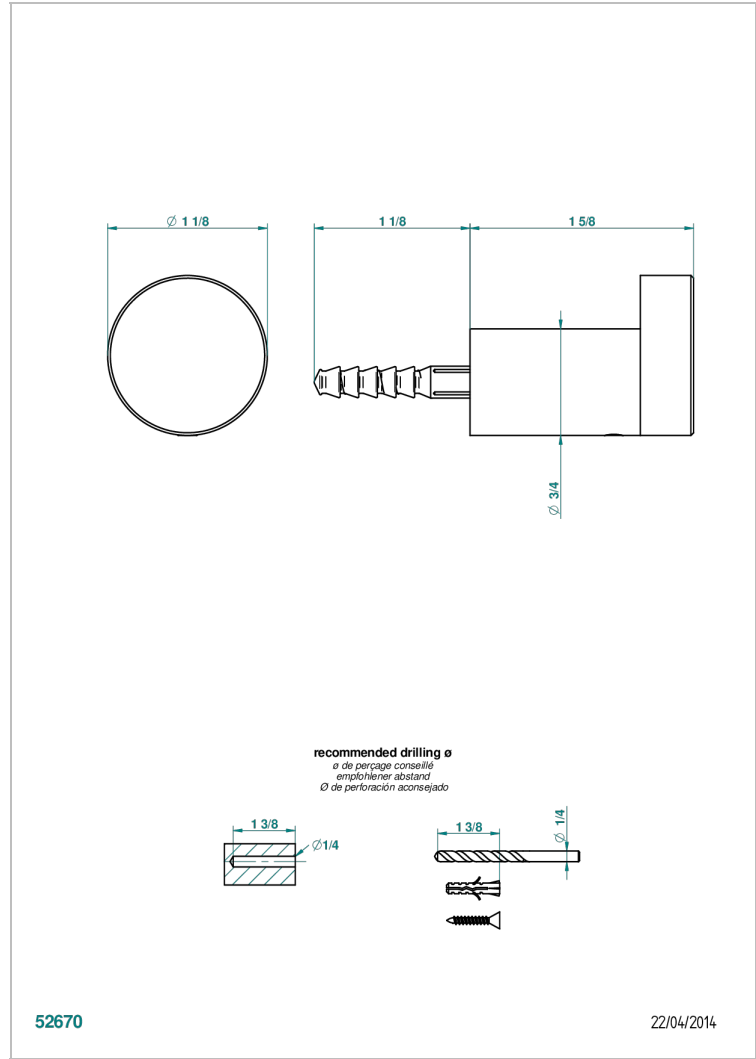

BEYOND CRYSTAL - CHAMPAGNE CRYSTAL

U6J-517

Single robe hook

CHARACTERISTIC

- Beyond Crystal - Champagne crystal
- Single robe hook

AVAILABLE FINITIONS

Antique nickel - H28
Black ceram - D30
Blush PVD - H62
Brass color PVD - H49
Brown bronze color PVD - F33
Gold color PVD - H52