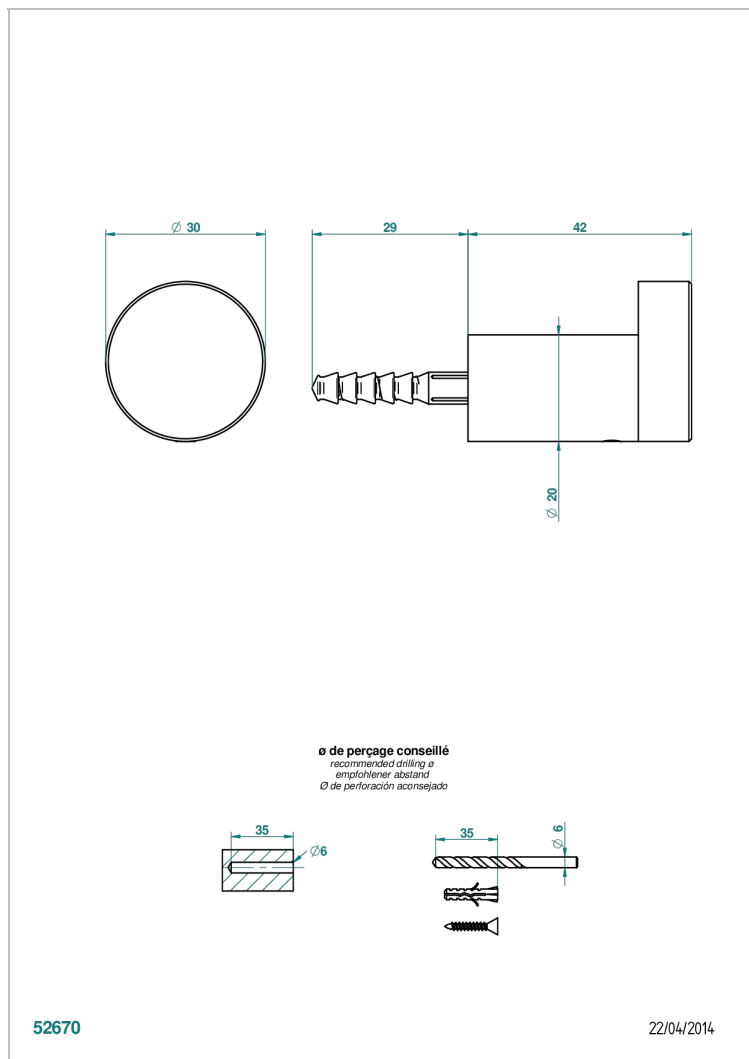

BEYOND CRYSTAL - RED CRYSTAL

U6H-517

Robe hook

THG[®]
PARIS

CHARACTERISTIC

- Beyond Crystal - Red crystal
- Robe hook

AVAILABLE FINITIONS

Black ceram - D30
Blush PVD - H62
Brass color PVD - H49
Brown bronze color PVD - F33
Chrome polished - A02
Chrome polished / gold polished - G02