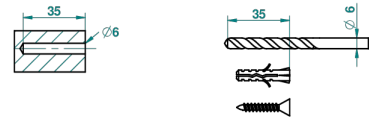

BEYOND CRYSTAL - RED CRYSTAL

U6H-517

Single robe hook

THG®
PARIS

52670

22/04/2014

CHARACTERISTIC

- Beyond Crystal - Red crystal
- Single robe hook

AVAILABLE FINITIONS

Antique nickel - H28
Black ceram - D30
Blush PVD - H62
Brass color PVD - H49
Brown bronze color PVD - F33
Gold color PVD - H52

Graphite PVD - H64
Matt Umber PVD - H67
Matt blush PVD - H60
Matt brass color PVD - H50
Matt brown bronze color PVD - F34
Matt chrome - C02

Matt gold - F07
Matt gold color PVD - H53
Matt graphite PVD - H65
Matt nickel color PVD - H56
Nickel color PVD - H55
Polished chrome (color finish) - A02

Polished chrome / Polished gold (color finish) - G02
Polished gold (color finish) - F01
Soft gold - F30
Soft matt gold - F31
Umber PVD - H66