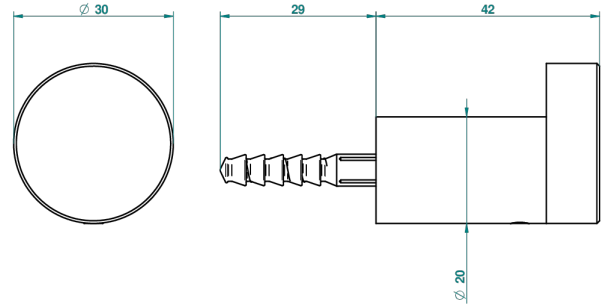

BEYOND CRYSTAL - RED CRYSTAL

U6H-517

Single robe hook

THG®
PARIS

52670

22/04/2014

CHARACTERISTIC

- Beyond Crystal - Red crystal
- Single robe hook

AVAILABLE FINITIONS

Antique nickel - H28
Black ceram - D30
Blush PVD - H62
Brass color PVD - H49
Brown bronze color PVD - F33
Gold color PVD - H52

Graphite PVD - H64
Matt Umber PVD - H67
Matt blush PVD - H60
Matt brass color PVD - H50
Matt brown bronze color PVD - F34
Matt chrome - C02

Matt gold - F07
Matt gold color PVD - H53
Matt graphite PVD - H65
Matt nickel color PVD - H56
Nickel color PVD - H55
Polished chrome (color finish) - A02

Polished chrome / Polished gold (color finish) - G02
Polished gold (color finish) - F01
Soft gold - F30
Soft matt gold - F31
Umber PVD - H66