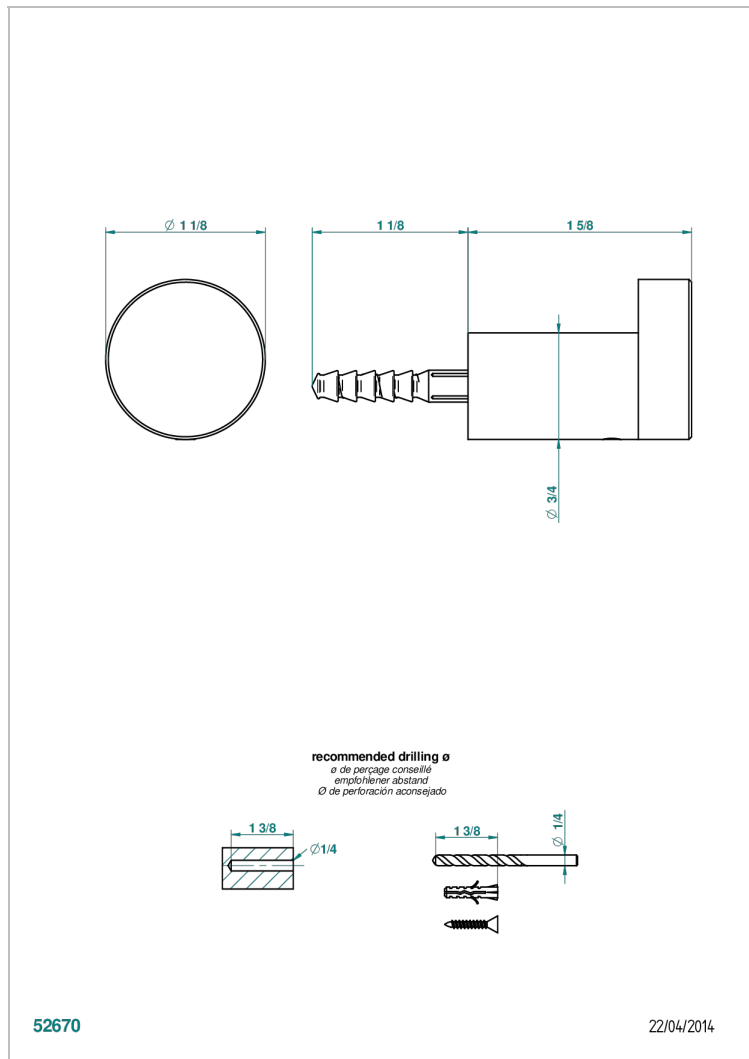

# BEYOND CRYSTAL - RED CRYSTAL

U6H-517

Single robe hook

THG<sup>®</sup>  
PARIS