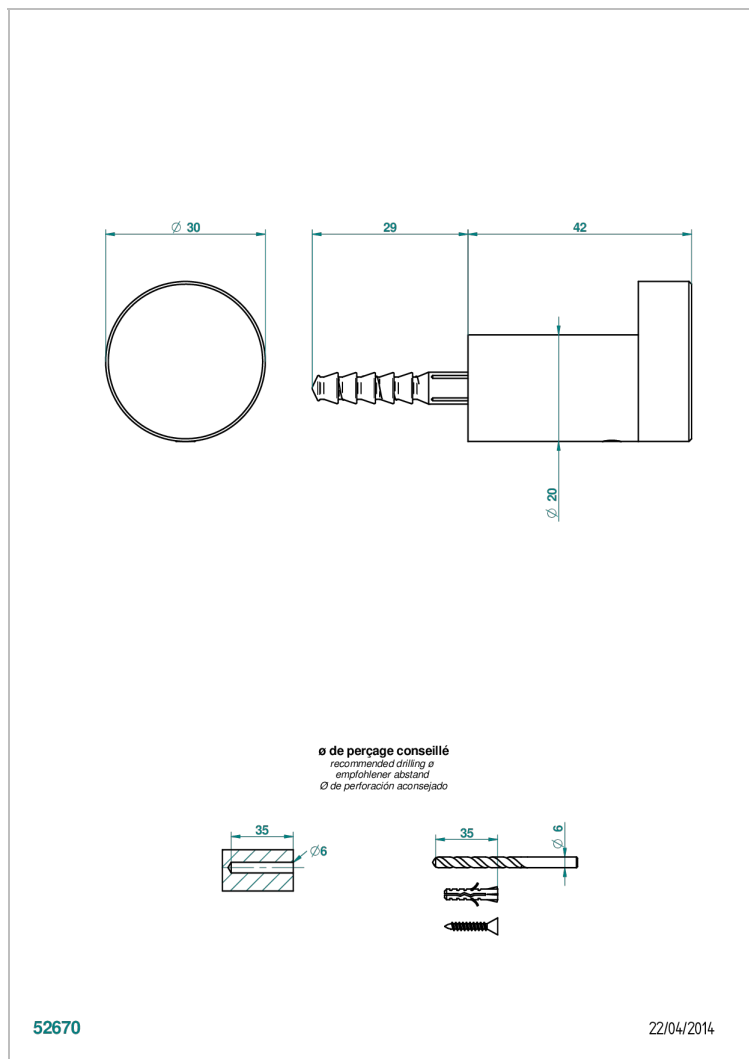

BEYOND CRYSTAL - RED CRYSTAL

U6H-517

Single robe hook

THG[®]
PARIS

CHARACTERISTIC

- Beyond Crystal - Red crystal
- Single robe hook

AVAILABLE FINITIONS

Antique nickel - H28
Black ceram - D30
Blush PVD - H62
Brass color PVD - H49
Brown bronze color PVD - F33
Gold color PVD - H52