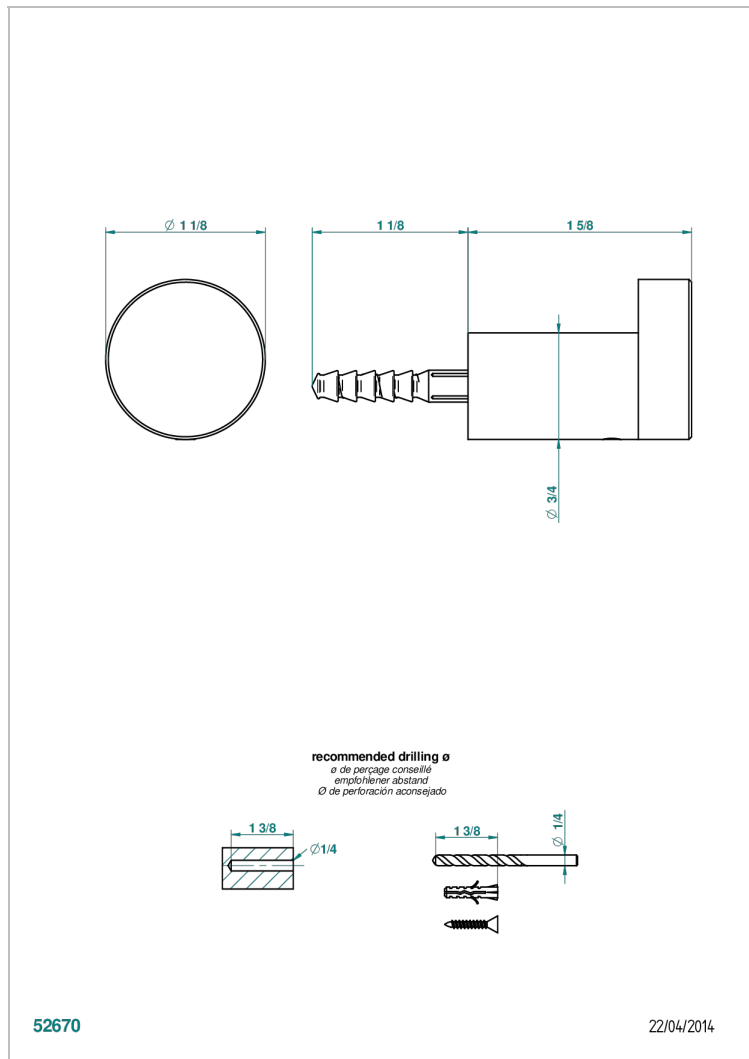

BEYOND CRYSTAL - RED CRYSTAL

U6H-517

Single robe hook

CHARACTERISTIC

- Beyond Crystal - Red crystal
- Single robe hook

AVAILABLE FINITIONS

Antique nickel - H28
Black ceram - D30
Blush PVD - H62
Brass color PVD - H49
Brown bronze color PVD - F33
Gold color PVD - H52