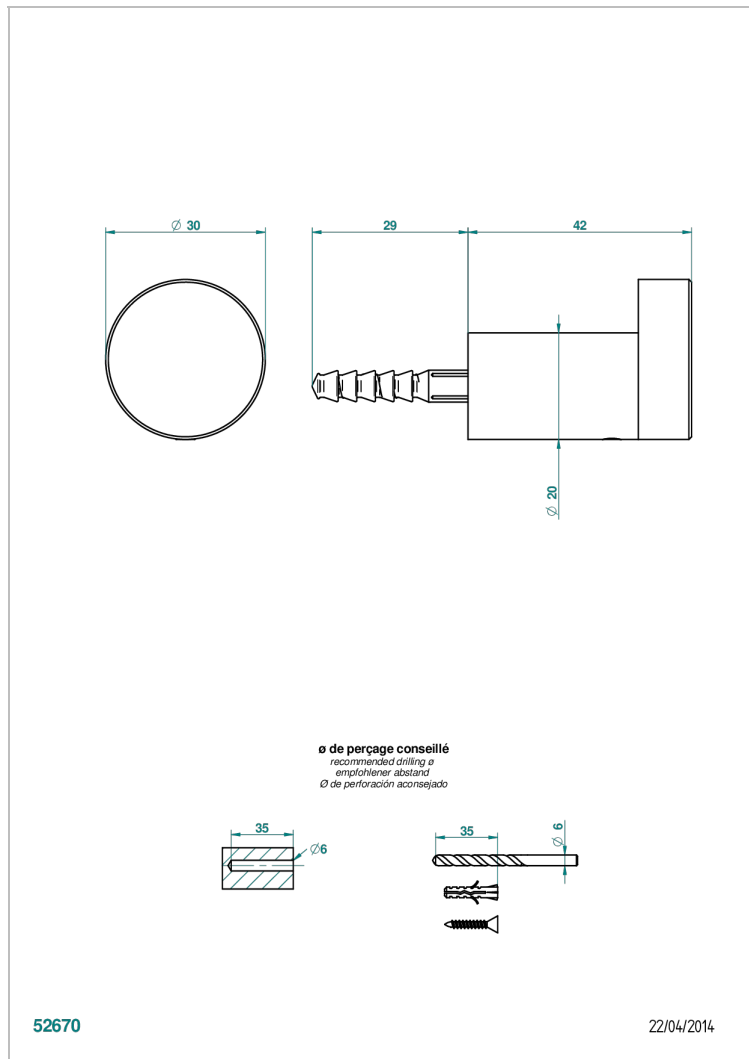

# BEYOND CRYSTAL - RED CRYSTAL

U6H-517

Single robe hook

THG<sup>®</sup>  
PARIS

## CHARACTERISTIC

- Beyond Crystal - Red crystal
- Single robe hook