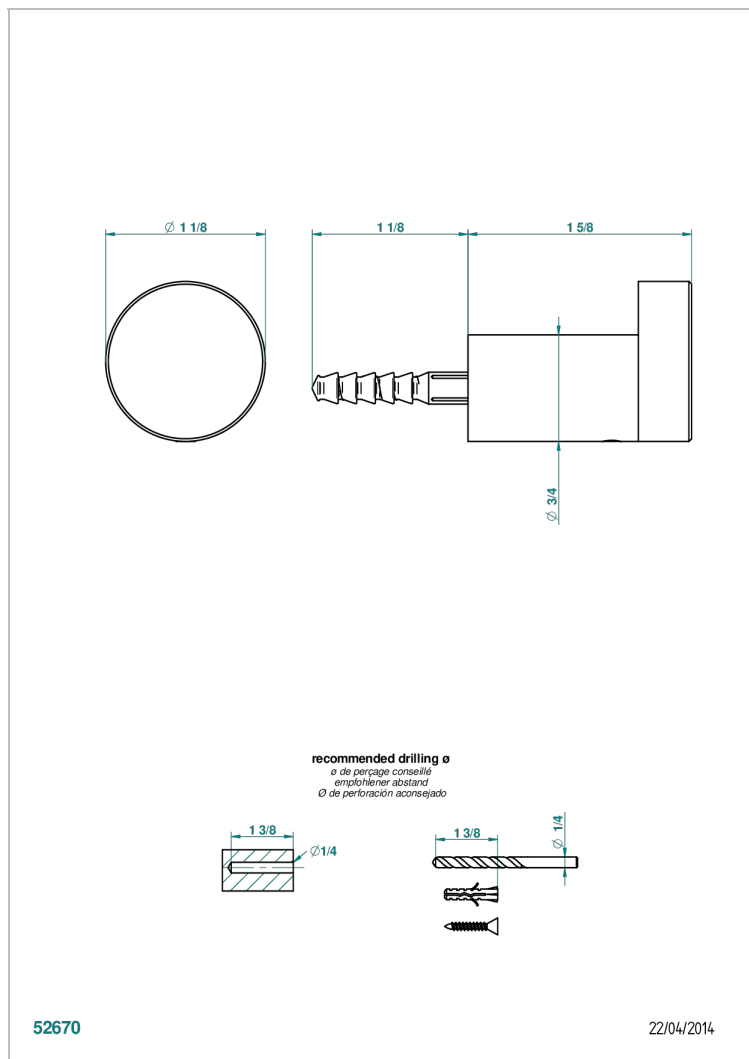

BEYOND CRYSTAL - RED CRYSTAL

U6H-517

Single robe hook

THG[®]
PARIS

CHARACTERISTIC

- Beyond Crystal - Red crystal
- Single robe hook

AVAILABLE FINITIONS

Antique nickel - H28
Black ceram - D30
Blush PVD - H62
Brass color PVD - H49
Brown bronze color PVD - F33
Gold color PVD - H52