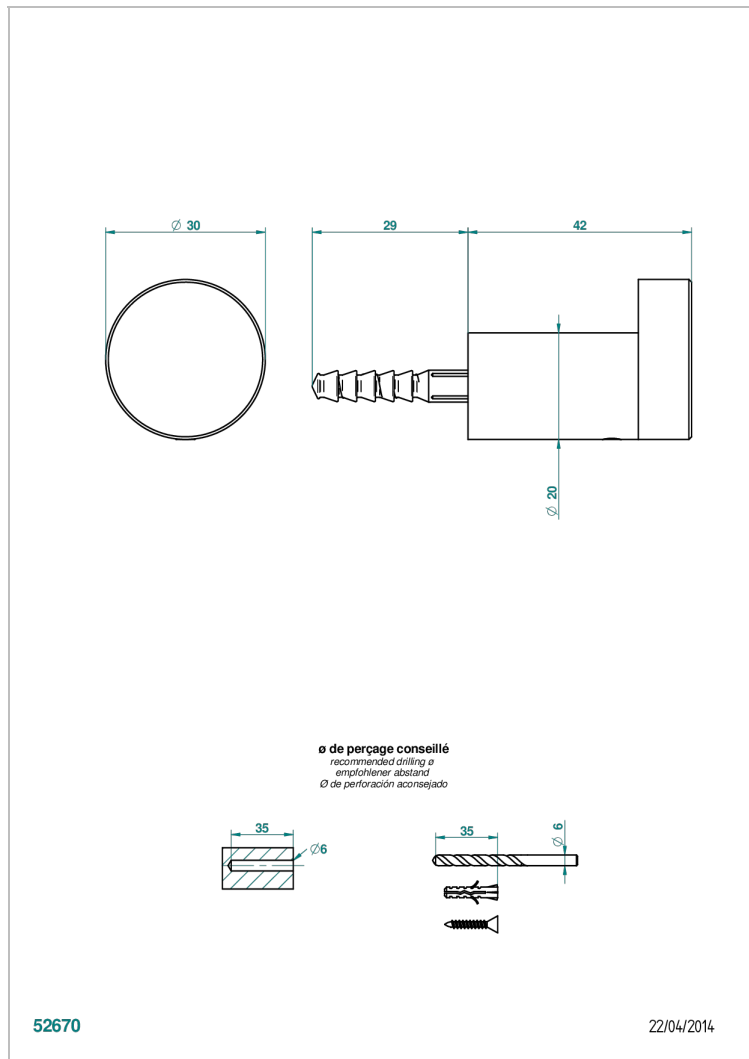

BEYOND CRYSTAL - CLEAR CRYSTAL

U6F-517

Robe hook

52670

22/04/2014

CHARACTERISTIC

- Beyond Crystal - Clear crystal
- Robe hook

AVAILABLE FINITIONS