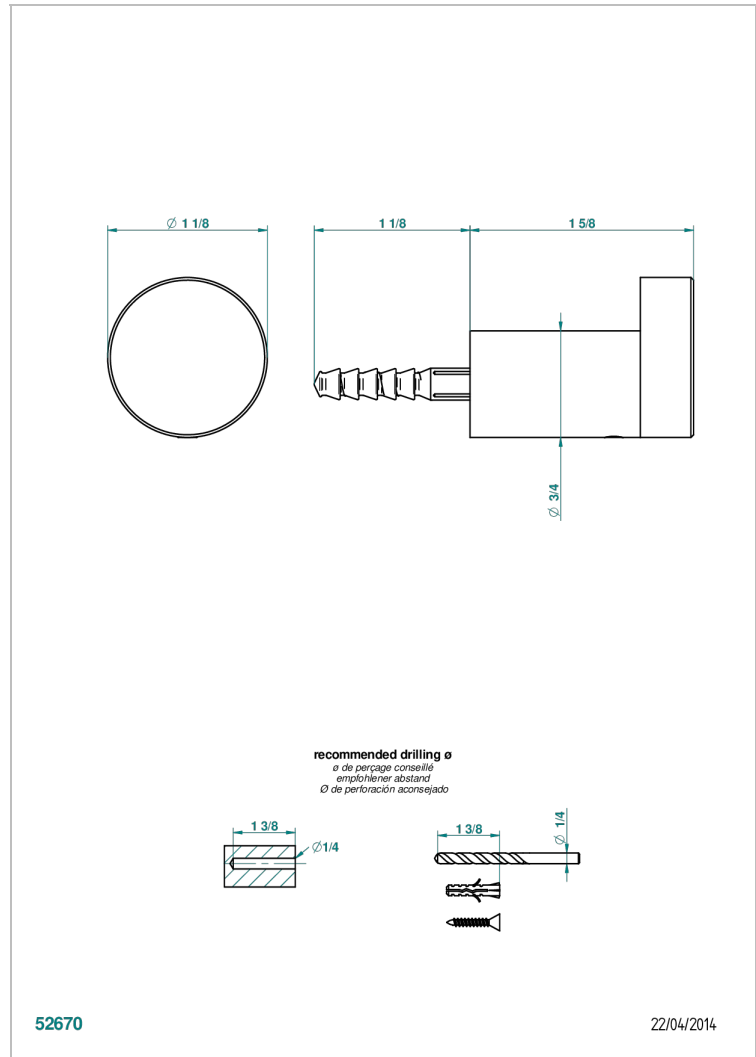

BEYOND CRYSTAL - CLEAR CRYSTAL

U6F-517

Robe hook

THG[®]
PARIS

CHARACTERISTIC

- Beyond Crystal - Clear crystal
- Robe hook

AVAILABLE FINITIONS

Black ceram - D30
Blush PVD - H62
Brass color PVD - H49
Brown bronze color PVD - F33
Chrome polished - A02
Chrome polished / gold polished - G02

Nickel antique / Sovereign - H28
Nickel color PVD - H55
Soft gold - F30
Soft matt gold - F31
Umber PVD - H66