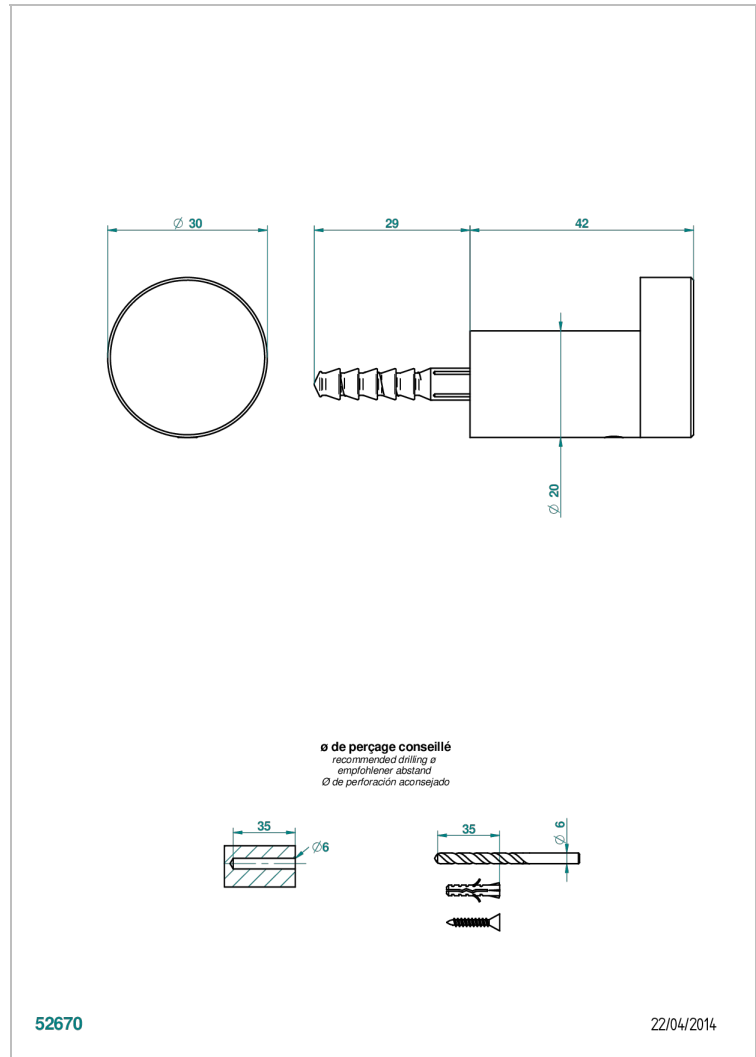

BEYOND CRYSTAL - CLEAR CRYSTAL

U6F-517

Single robe hook

CHARACTERISTIC

- Beyond Crystal - Clear crystal
- Single robe hook

AVAILABLE FINITIONS

Antique nickel - H28
Black ceram - D30
Blush PVD - H62
Brass color PVD - H49
Brown bronze color PVD - F33
Gold color PVD - H52