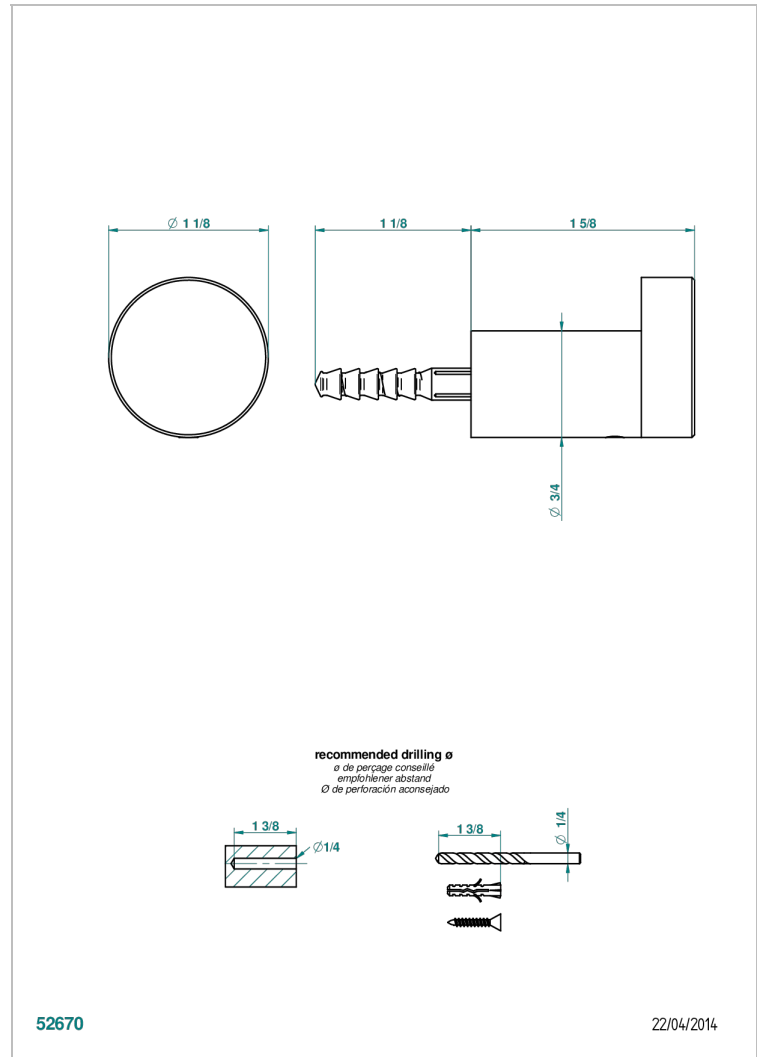

BEYOND CRYSTAL - CLEAR CRYSTAL

U6F-517

Single robe hook

THG[®]
PARIS

CHARACTERISTIC

- Beyond Crystal - Clear crystal
- Single robe hook

AVAILABLE FINITIONS

Antique nickel - H28
Black ceram - D30
Blush PVD - H62
Brass color PVD - H49
Brown bronze color PVD - F33
Gold color PVD - H52