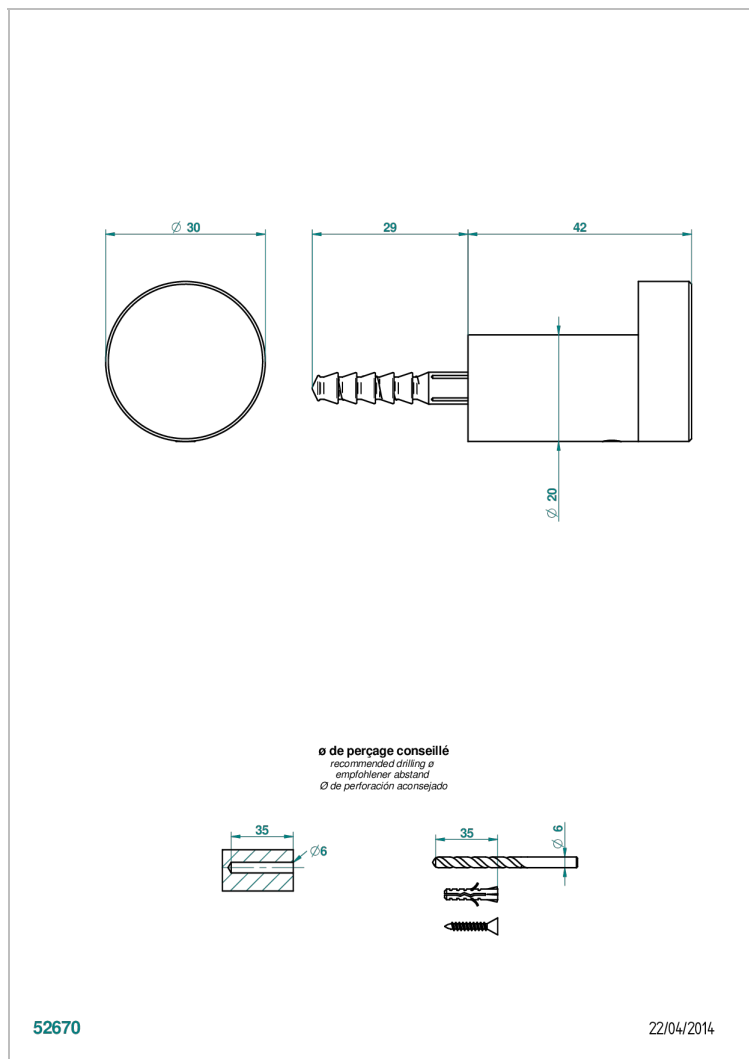

BEYOND CRYSTAL - CLEAR CRYSTAL

U6F-517

Single robe hook

THG[®]
PARIS

CHARACTERISTIC

- Beyond Crystal - Clear crystal
- Single robe hook

AVAILABLE FINITIONS

Antique nickel - H28
Black ceram - D30
Blush PVD - H62
Brass color PVD - H49
Brown bronze color PVD - F33
Gold color PVD - H52