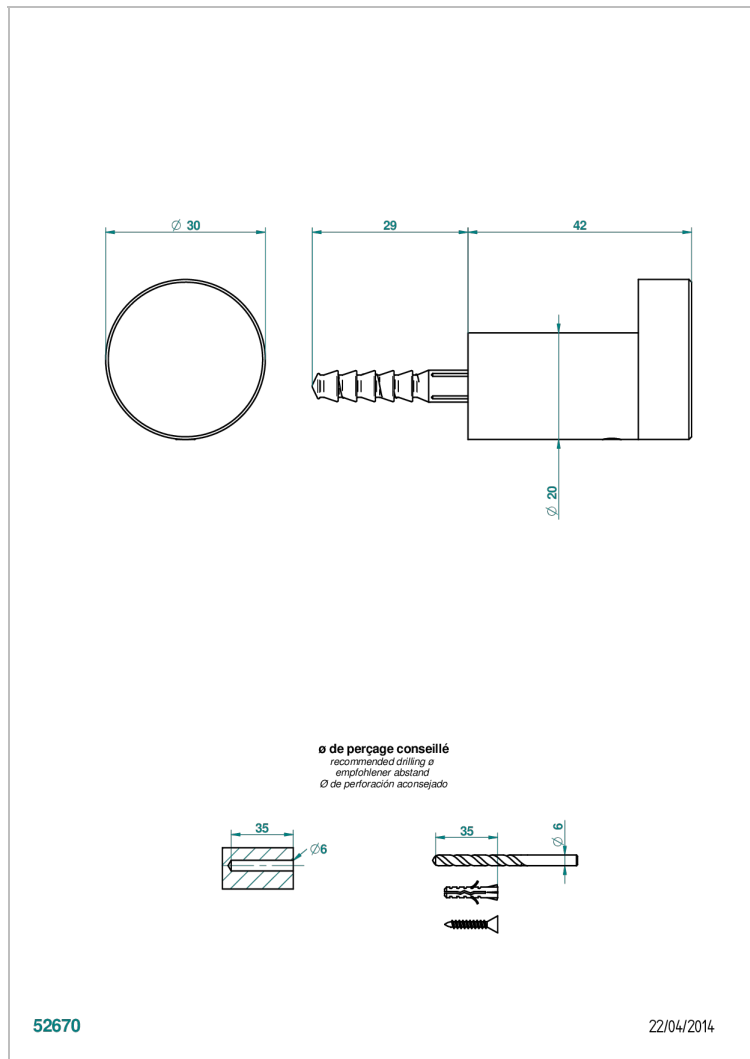

BEYOND CRYSTAL - CLEAR CRYSTAL

U6F-517

浴衣钩

THG[®]
PARIS

特色

- Beyond Crystal - Clear crystal
- 浴衣钩

可选饰面

Black ceram - D30
Blush PVD - H62
Graphite PVD - H64
Matt Umber PVD - H67
Matt blush PVD - H60
Matt graphite PVD - H65