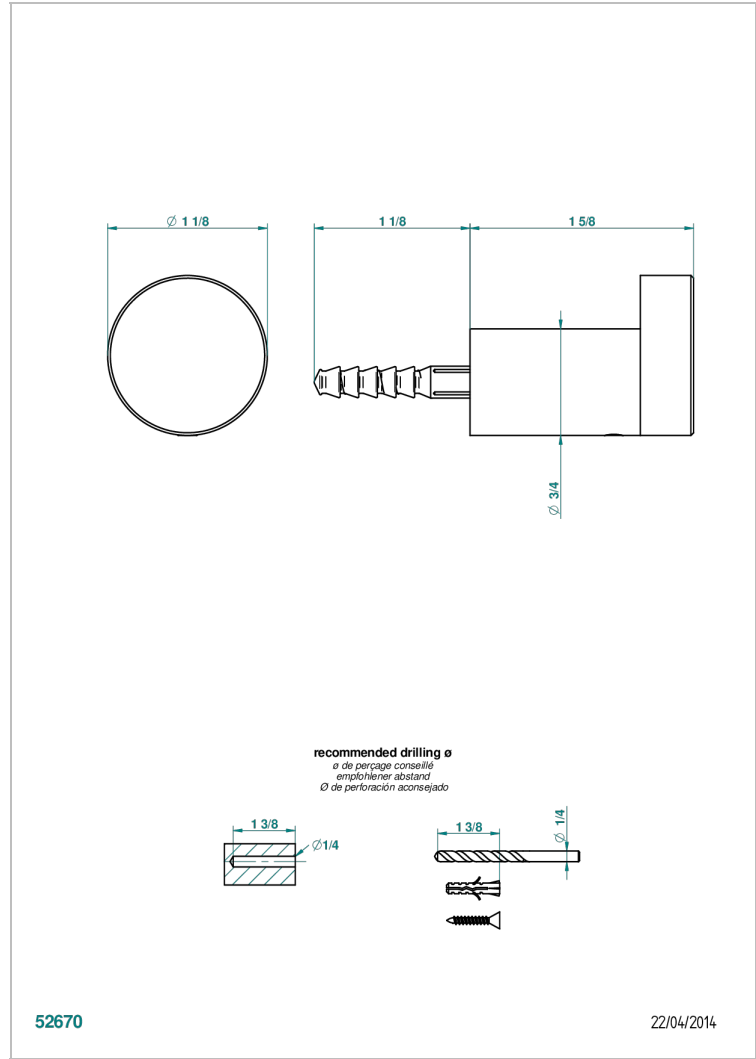

# BEYOND CRYSTAL - CLEAR CRYSTAL

U6F-517

Single robe hook

THG<sup>®</sup>  
PARIS