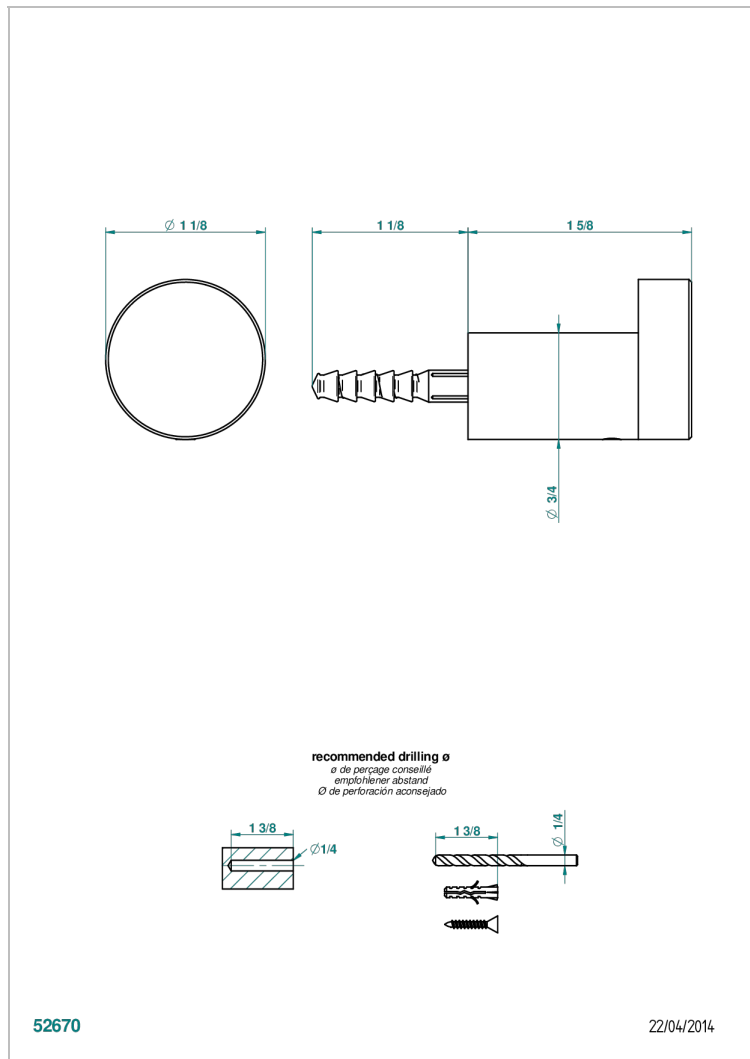

BEYOND CRYSTAL - CLEAR CRYSTAL

U6F-517

浴衣钩

THG[®]
PARIS

特色

- Beyond Crystal - Clear crystal
- 浴衣钩

可选饰面

Black ceram - D30
Blush PVD - H62
Graphite PVD - H64
Matt Umber PVD - H67
Matt blush PVD - H60
Matt graphite PVD - H65