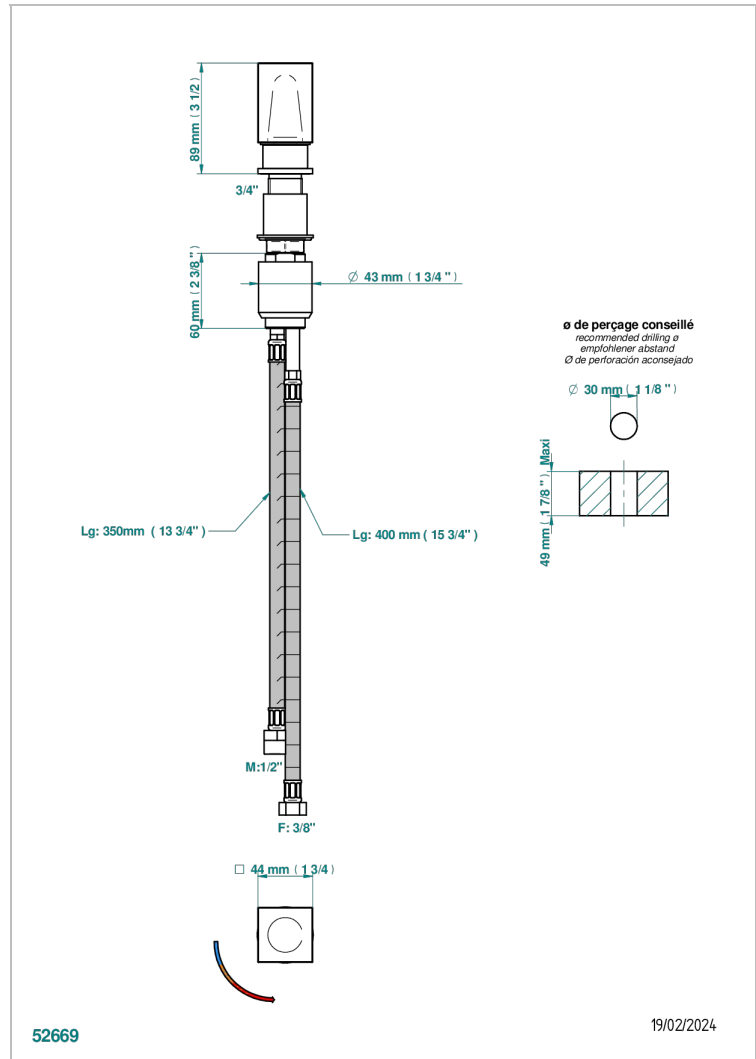

BEYOND CRYSTAL - BLUE CRYSTAL

U6K-6532

Rim mounted ceramic mixer with progressive cartridge

CHARACTERISTIC

- ACS : 22ACCLY009

STANDARDS

AVAILABLE FINITIONS

- Black ceram - D30
- Blush PVD - H62
- Brass color PVD - H49
- Brown bronze color PVD - F33
- Chrome polished - A02
- Chrome polished / gold polished - G02

- Nickel antique / Sovereign - H28
- Nickel color PVD - H55
- Soft gold - F30
- Soft matt gold - F31
- Umber PVD - H66