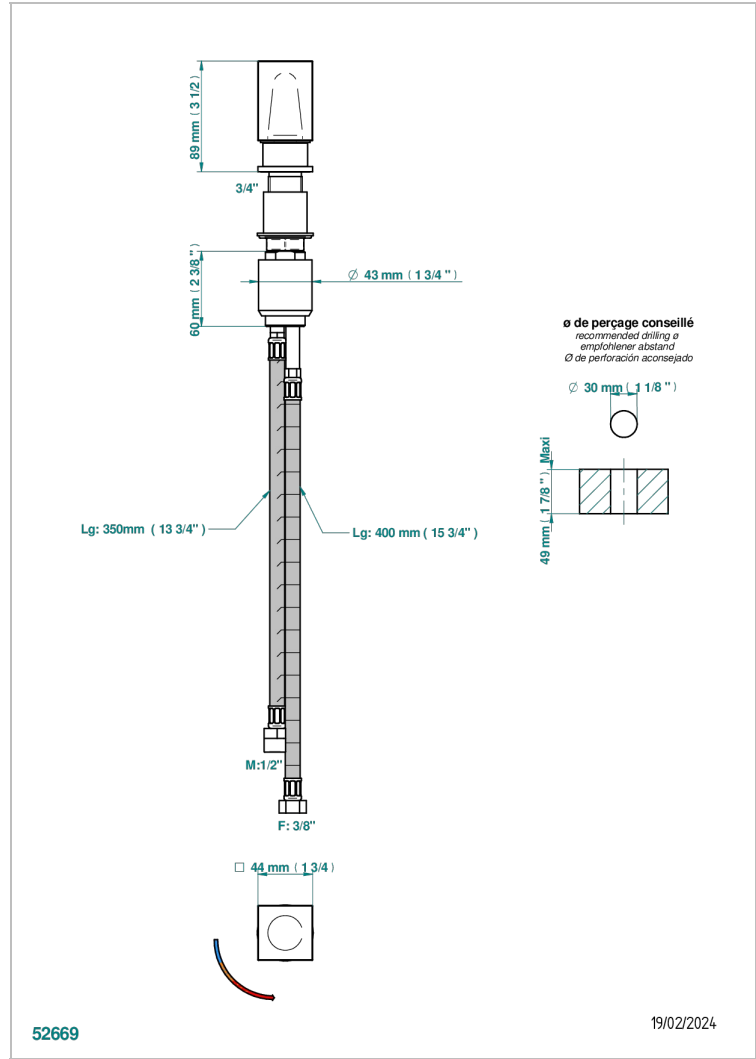

BEYOND CRYSTAL -BUE CRYSTAL

U6K-6532

Rim mounted ceramic mixer with progressive cartridge

CHARACTERISTIC

- ACS : 22ACCLY009

STANDARDS

AVAILABLE FINITIONS

- Antique nickel - H28
- Black ceram - D30
- Blush PVD - H62
- Brass color PVD - H49
- Brown bronze color PVD - F33
- Gold color PVD - H52