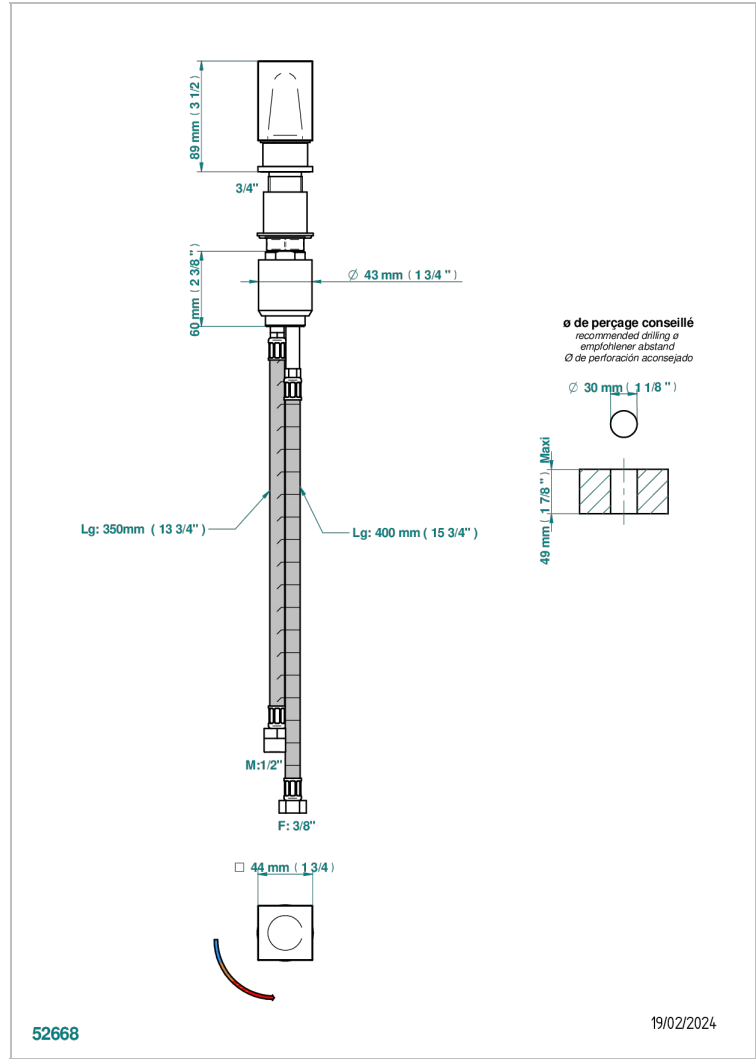

# BEYOND CRYSTAL - CHAMPAGNE CRYSTAL

U6J-6532

Rim mounted ceramic mixer with progressive cartridge

## CHARACTERISTIC

- ACS : 22ACCLY009