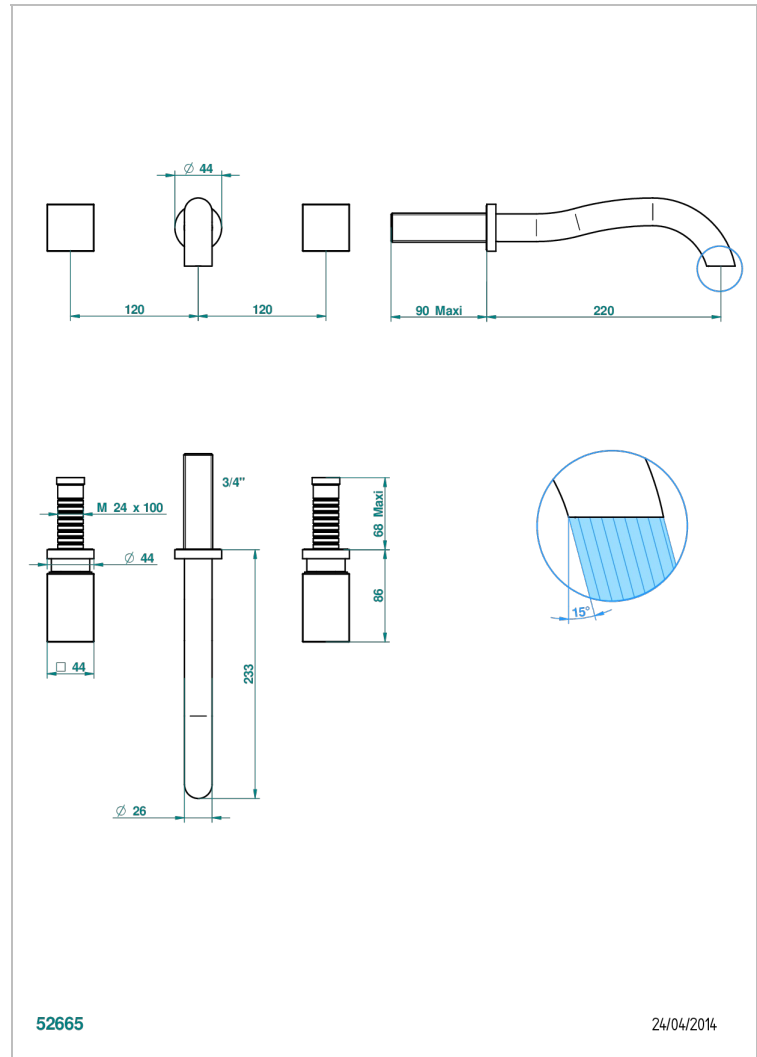

BEYOND CRYSTAL - RED CRYSTAL

U6H-40SGBUS

Trim for wall mounted 3-hole lavatory set only

THG[®]
PARIS

CHARACTERISTIC

- Beyond Crystal - Red crystal
- Trim for wall mounted 3-hole lavatory set only

TECHNICAL SPECS

- Recommandé : 3 bars (max. 5 bars) - Advised : 43,5 psi (max. 72 psi)
- 8,3 l/min à 3 bars (2.2 gpm at 43.5 psi)

RELATED SKU'S

- Ref. G00-40AM/US Rough parts for wall set (one counter clockwise and one clockwise cartridges)