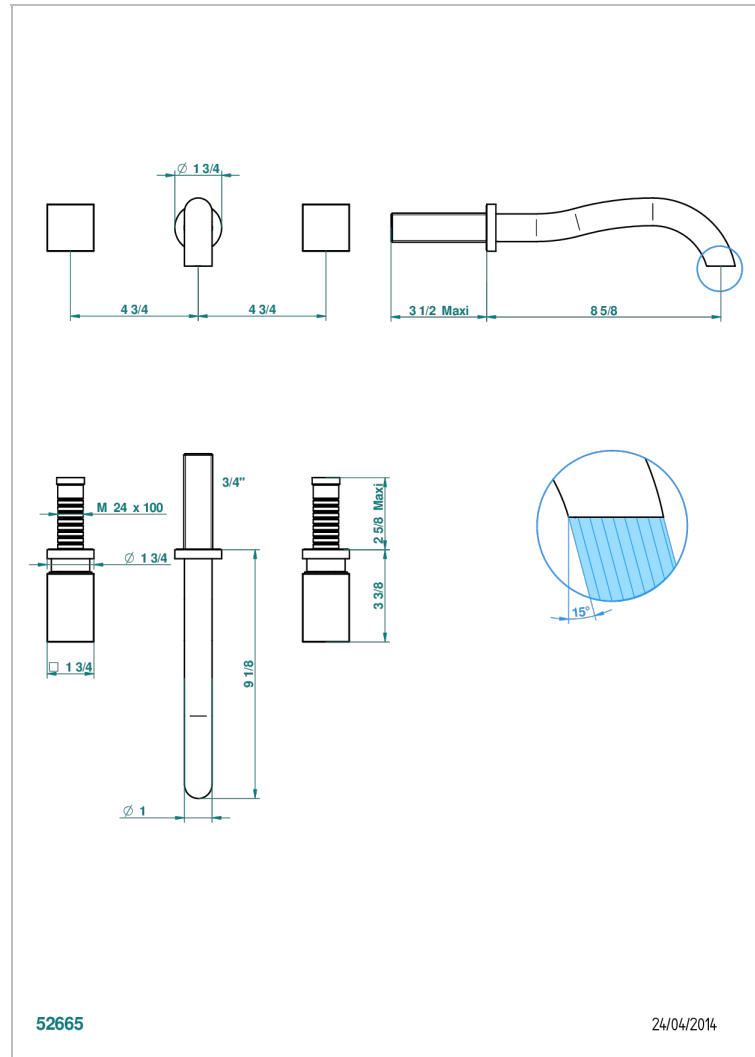

BEYOND CRYSTAL - RED CRYSTAL

U6H-40SGBUS

Trim for wall mounted 3-hole lavatory set only

THG[®]
PARIS

CHARACTERISTIC

- Beyond Crystal - Red crystal
- Trim for wall mounted 3-hole lavatory set only

TECHNICAL SPECS

- Recommandé : 3 bars (max. 5 bars) - Advised : 43,5 psi (max. 72 psi)
- 8,3 l/min à 3 bars (2.2 gpm at 43.5 psi)

RELATED SKU'S

- Ref. G00-40AM/US Rough parts for wall set (one counter clockwise and one clockwise cartridges)