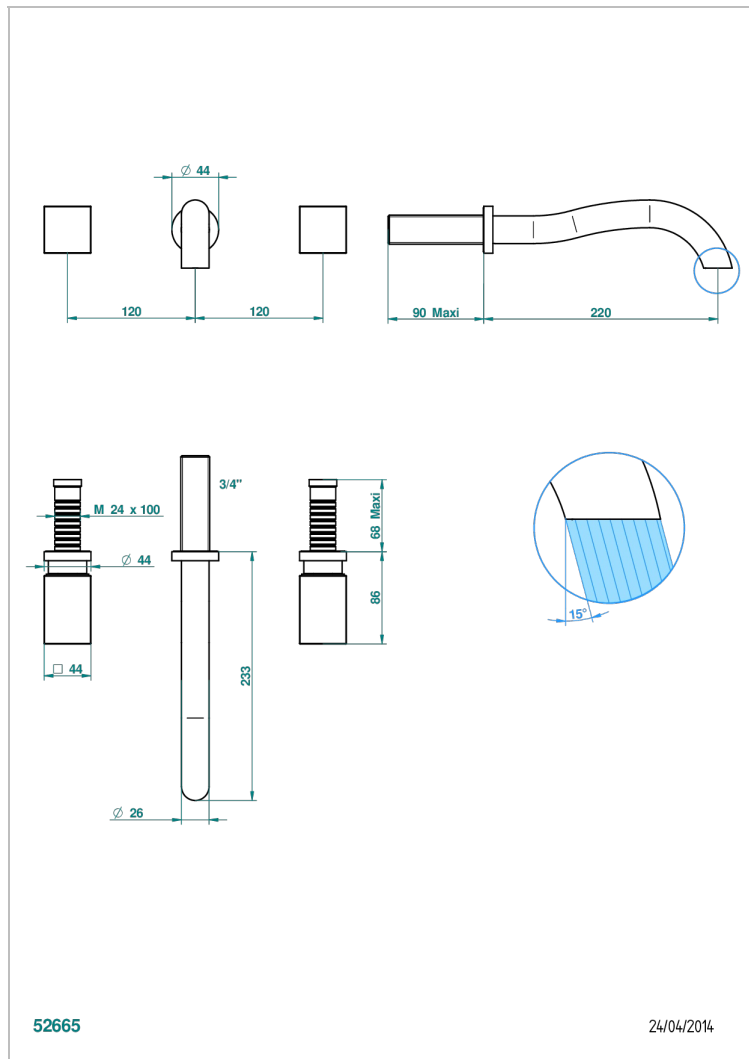

# BEYOND CRYSTAL - RED CRYSTAL

U6H-40SGB

Trim only for wall mounted 3-hole basin mixer

THG<sup>®</sup>  
PARIS

## CHARACTERISTIC

- Beyond Crystal - Red crystal
- Trim only for wall mounted 3-hole basin mixer

## TECHNICAL SPECS

- Recommandé : 3 bars (max. 5 bars) - Advised : 43,5 psi (max. 72 psi)
- 8,3 l/min à 3 bars (2.2 gpm at 43.5 psi)

## RELATED SKU'S

- Ref. G00-40AC Rough parts for wall mounted 3 hole mixer, cross handle version
- Ref. G00-40AM Rough parts for wall mounted 3 hole mixer, lever handle version