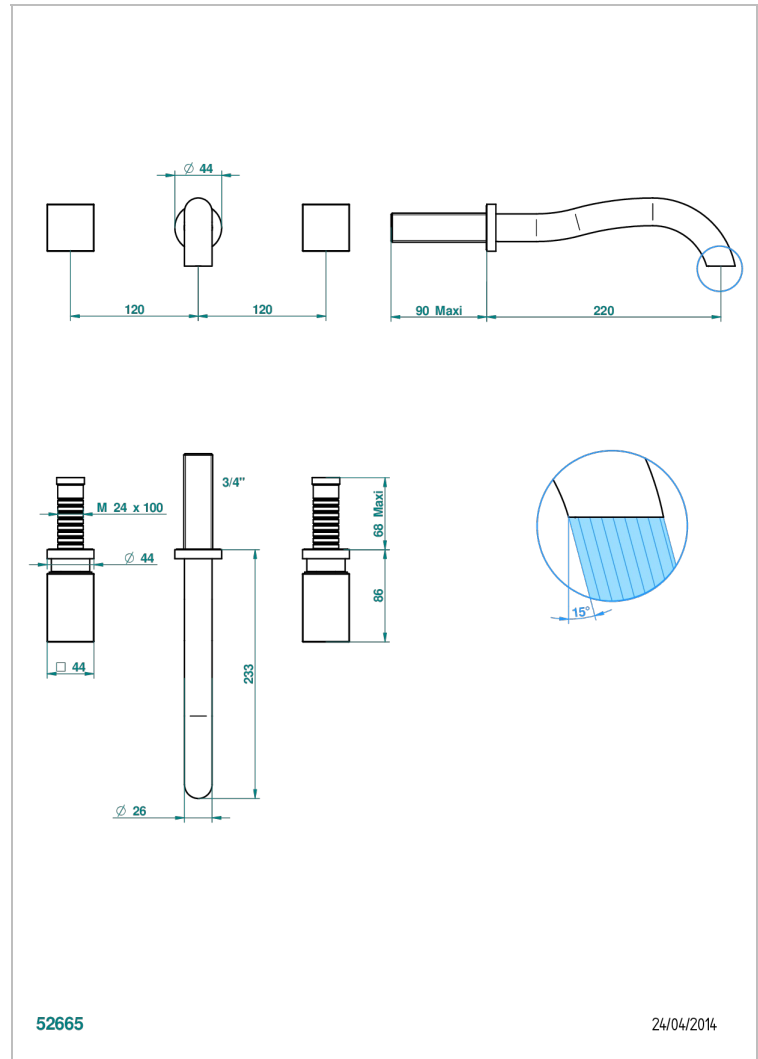

# BEYOND CRYSTAL - CRISTAL ROJO

U6H-40SGB

Trim only for wall mounted 3-hole basin mixer

THG<sup>®</sup>  
PARIS

## CARACTERÍSTICAS

- Beyond Crystal - cristal rojo
- Trim only for wall mounted 3-hole basin mixer

## ESPECIFICACIONES TÉCNICAS

- Recommandé : 3 bars (max. 5 bars) - Advised : 43,5 psi (max. 72 psi)
- 8,3 l/min à 3 bars (2.2 gpm at 43.5 psi)

## PRODUCTOS RELACIONADOS

- Ref. G00-40AC Rough parts for wall mounted 3 hole mixer, cross handle version
- Ref. G00-40AM Rough parts for wall mounted 3 hole mixer, lever handle version