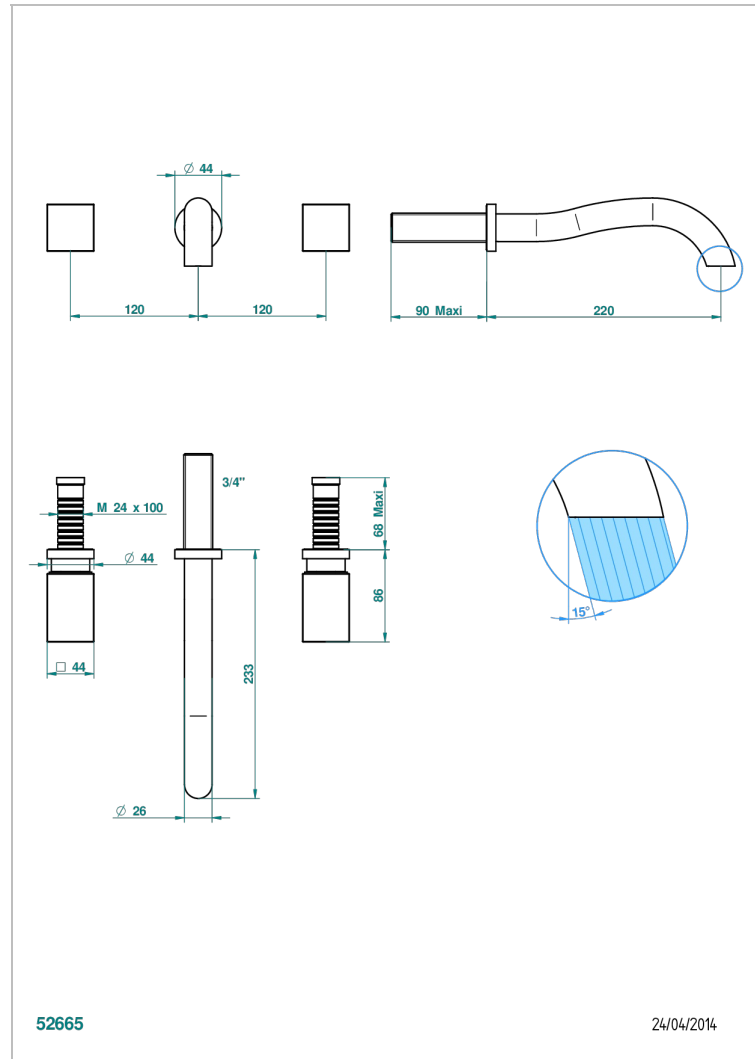

# BEYOND CRYSTAL - RED CRYSTAL

U6H-40SGB

Trim only for wall mounted 3-hole basin mixer

## CHARACTERISTIC

- Beyond Crystal - Red crystal
- Trim only for wall mounted 3-hole basin mixer

## TECHNICAL SPECS

- Recommandé : 3 bars (max. 5 bars) - Advised : 43,5 psi (max. 72 psi)
- 8,3 l/min à 3 bars (2.2 gpm at 43.5 psi)

## RELATED SKU'S

- Ref. G00-40AC Rough parts for wall mounted 3 hole mixer, cross handle version
- Ref. G00-40AM Rough parts for wall mounted 3 hole mixer, lever handle version