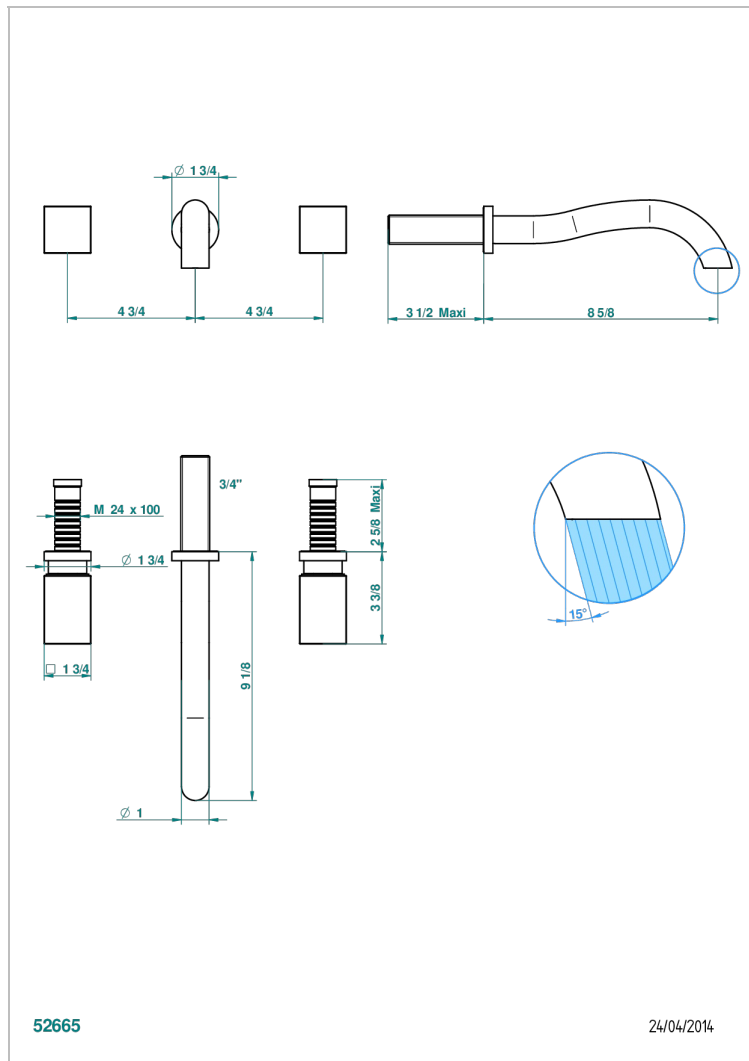

BEYOND CRYSTAL - CRISTAL ROJO

U6H-40SGB

Trim only for wall mounted 3-hole basin mixer

THG[®]
PARIS

52665

24/04/2014

CARACTERÍSTICAS

- Beyond Crystal - cristal rojo
- Trim only for wall mounted 3-hole basin mixer

ESPECIFICACIONES TÉCNICAS

- Recommandé : 3 bars (max. 5 bars) - Advised : 43,5 psi (max. 72 psi)
- 8,3 l/min à 3 bars (2.2 gpm at 43.5 psi)

PRODUCTOS RELACIONADOS

- Ref. G00-40AC Rough parts for wall mounted 3 hole mixer, cross handle version
- Ref. G00-40AM Rough parts for wall mounted 3 hole mixer, lever handle version

ACABADOS DISPONIBLES

Cerámica negra mate - D30
Cromo - A02
Cromo / dorado - G02
Cromo mate - C02
Dorado - F01
Dorado mate - F07

Dorado pálido - F30
Dorado pálido mate (sin barniz) - F31
Níquel viejo - H28
Pvd blush - H62
Pvd blush mate - H60
Pvd color latón - H49