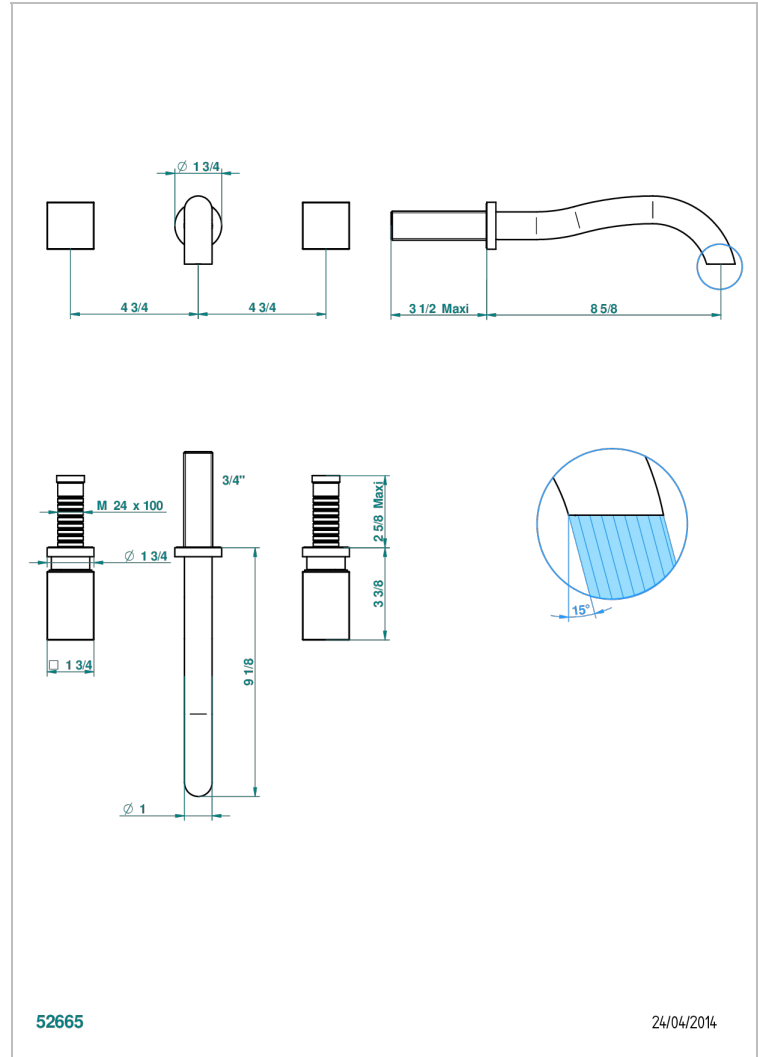

BEYOND CRYSTAL - RED CRYSTAL

U6H-40SGB

Trim only for wall mounted 3-hole basin mixer

THG[®]
PARIS

CHARACTERISTIC

- Beyond Crystal - Red crystal
- Trim only for wall mounted 3-hole basin mixer

TECHNICAL SPECS

- Recommandé : 3 bars (max. 5 bars) - Advised : 43,5 psi (max. 72 psi)
- 8,3 l/min à 3 bars (2.2 gpm at 43.5 psi)

RELATED SKU'S

- Ref. G00-40AC Rough parts for wall mounted 3 hole mixer, cross handle version
- Ref. G00-40AM Rough parts for wall mounted 3 hole mixer, lever handle version