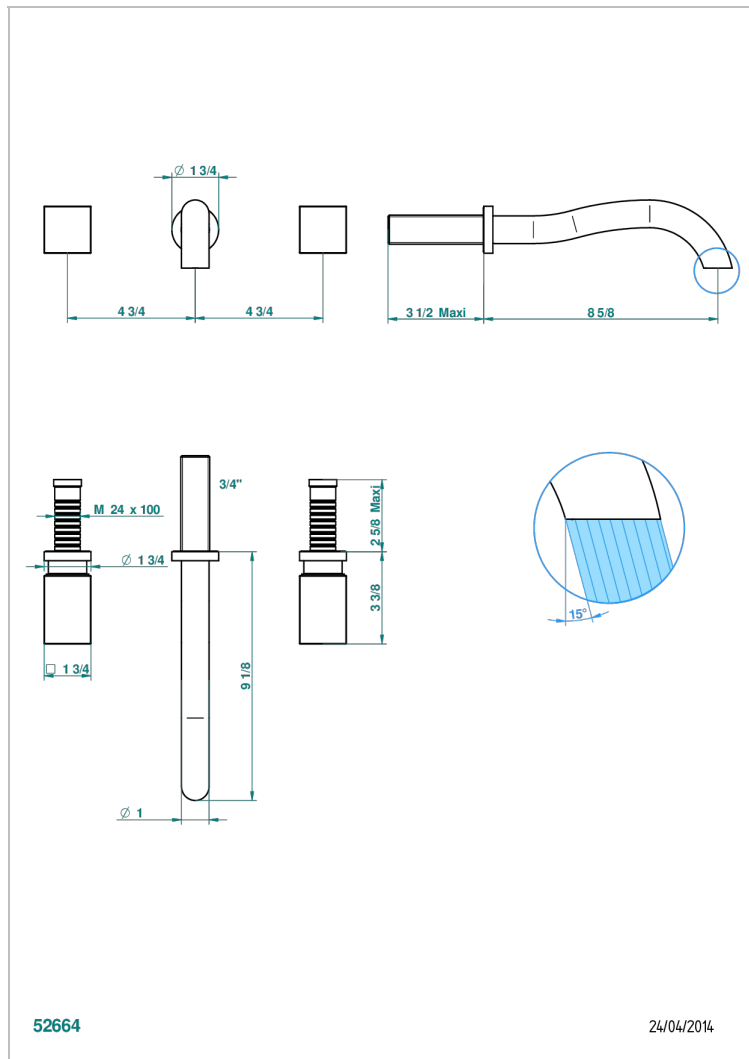

BEYOND CRYSTAL - CLEAR CRYSTAL

U6F-40SGBUS

Trim for wall mounted 3-hole lavatory set only

THG[®]
PARIS

CHARACTERISTIC

- Beyond Crystal - Clear crystal
- Trim for wall mounted 3-hole lavatory set only

TECHNICAL SPECS

- Recommandé : 3 bars (max. 5 bars) - Advised : 43,5 psi (max. 72 psi)
- 8,3 l/min à 3 bars (2.2 gpm at 43.5 psi)

RELATED SKU'S

- Ref. G00-40AM/US Rough parts for wall set (one counter clockwise and one clockwise cartridges)